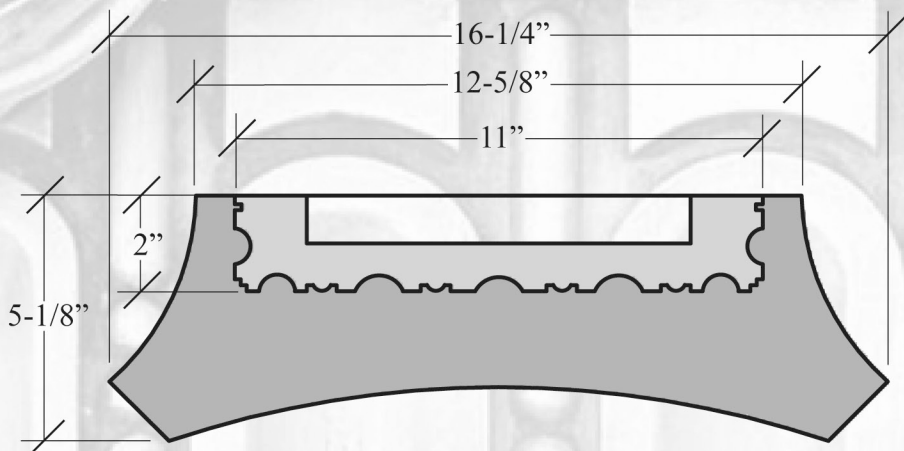

**PLAS 897 ~ BYERLY IONIC HALF CAPITAL**

SIDE VIEW  
SCALE: 1/4" = 1"

9-3/4"

FRONT VIEW SCALE: 3/8" = 1"

**PLAS 897**

**BYERLY IONIC  
HALF CAPITAL**

PROFILE SCALE: 1/4" = 1"

- WIDTH @ TOP FRONT: 16-1/4"
- WIDTH @ TOP BACK: 12-5/8"
- WIDTH @ BOTTOM: 11"
- PROJECTION @ TOP: 5-1/8"
- PROJECTION @ BOTTOM: 2"
- HEIGHT: 9-3/4"
- SHAFT SIZE: 11" x 2"
- WEIGHT: 15 LBS.