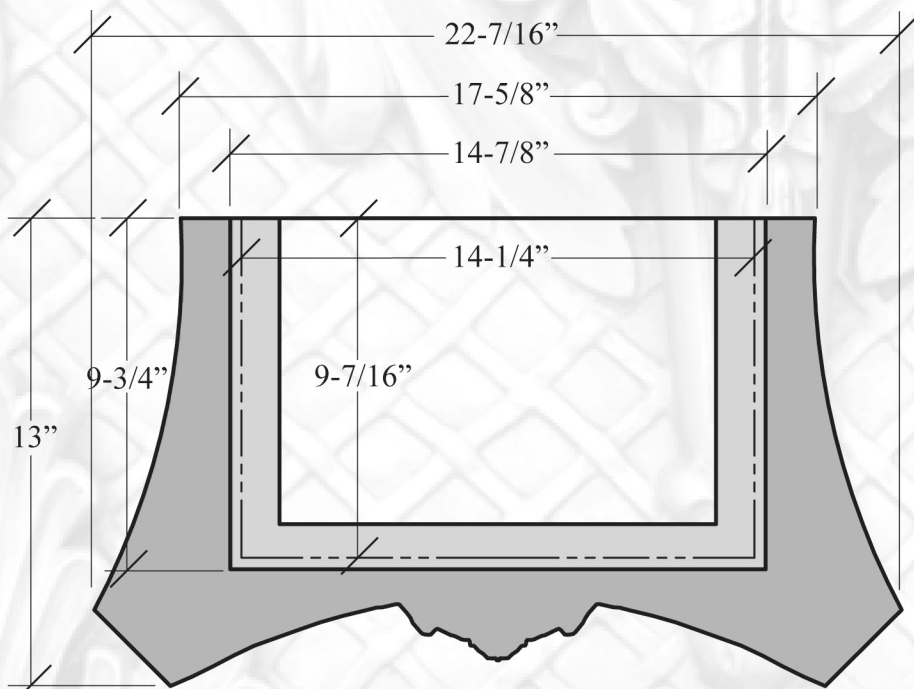

**PLAS 901 ~ MASINI CAPITAL**

FRONT VIEW SCALE: 1/4" = 1"

SIDE VIEW SCALE: 3/16" = 1"

PROFILE SCALE: 3/16" = 1"

**PLAS 901**

**MASINI CAPITAL**

WIDTH @ TOP FRONT: 22-7/16"

WIDTH @ TOP BACK: 17-5/8"

WIDTH @ BOTTOM: 14-7/8"

PROJECTION @ TOP: 13"

PROJECTION @ BOTTOM: 9-3/4"

HEIGHT: 12"

SHAFT SIZE: 14-1/4" x 9-7/16"

WEIGHT: 25 LBS.