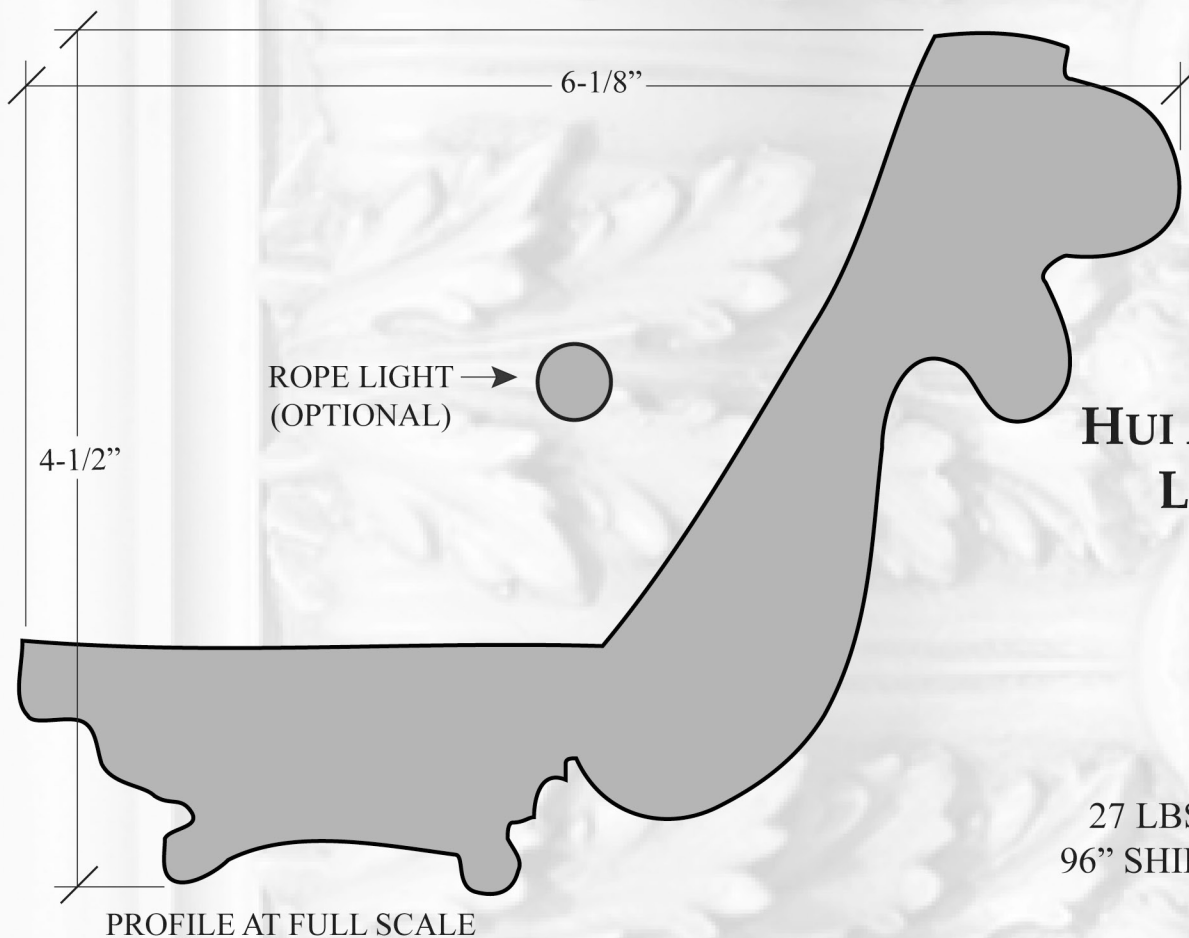

**PLAS 863 ~ HUI ACANTHUS LIGHT COVE**

PHOTO SCALE: 1/2" = 1"

**PLAS 863**

**HUI ACANTHUS  
LIGHT COVE**

6-1/8" WIDTH  
4-1/2" HEIGHT  
95" LENGTH  
4-3/8" REPEAT

27 LBS. PER LENGTH  
96" SHIPPING LENGTH