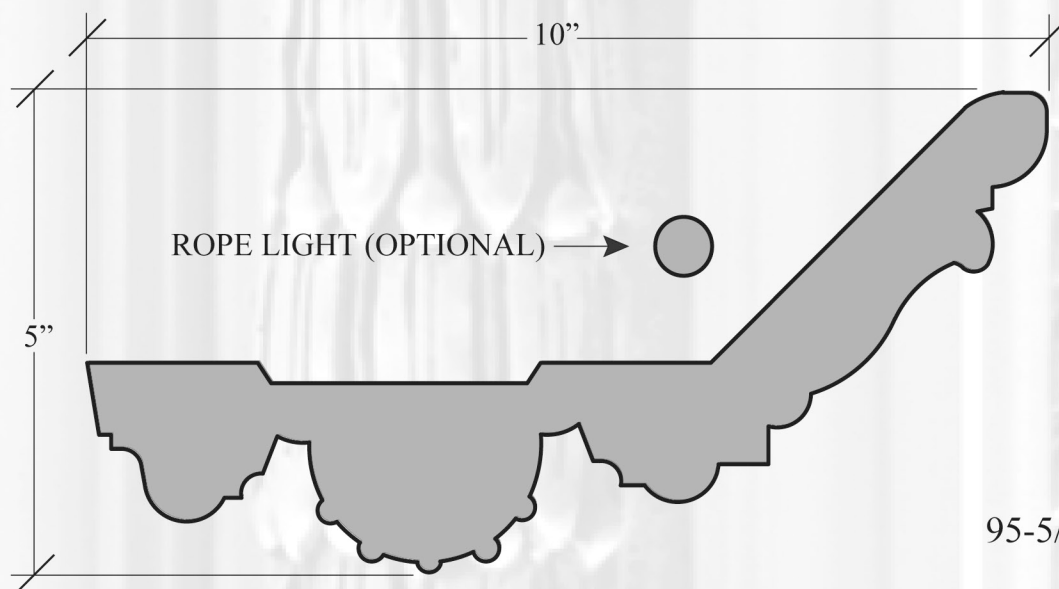

PLAS 920 ~ MAR-A-LAGO LIGHT COVE

PHOTO SCALE: 1/4" = 1"

PROFILE SCALE: 1/2" = 1"

PLAS 920

**MAR-A-LAGO
LIGHT COVE**

10" WIDTH
5" HEIGHT
94-3/4" LENGTH
94-3/4" REPEAT

53 LBS. PER LENGTH
95-5/8" SHIPPING LENGTH

AVAILABLE IN LEFT OR RIGHT