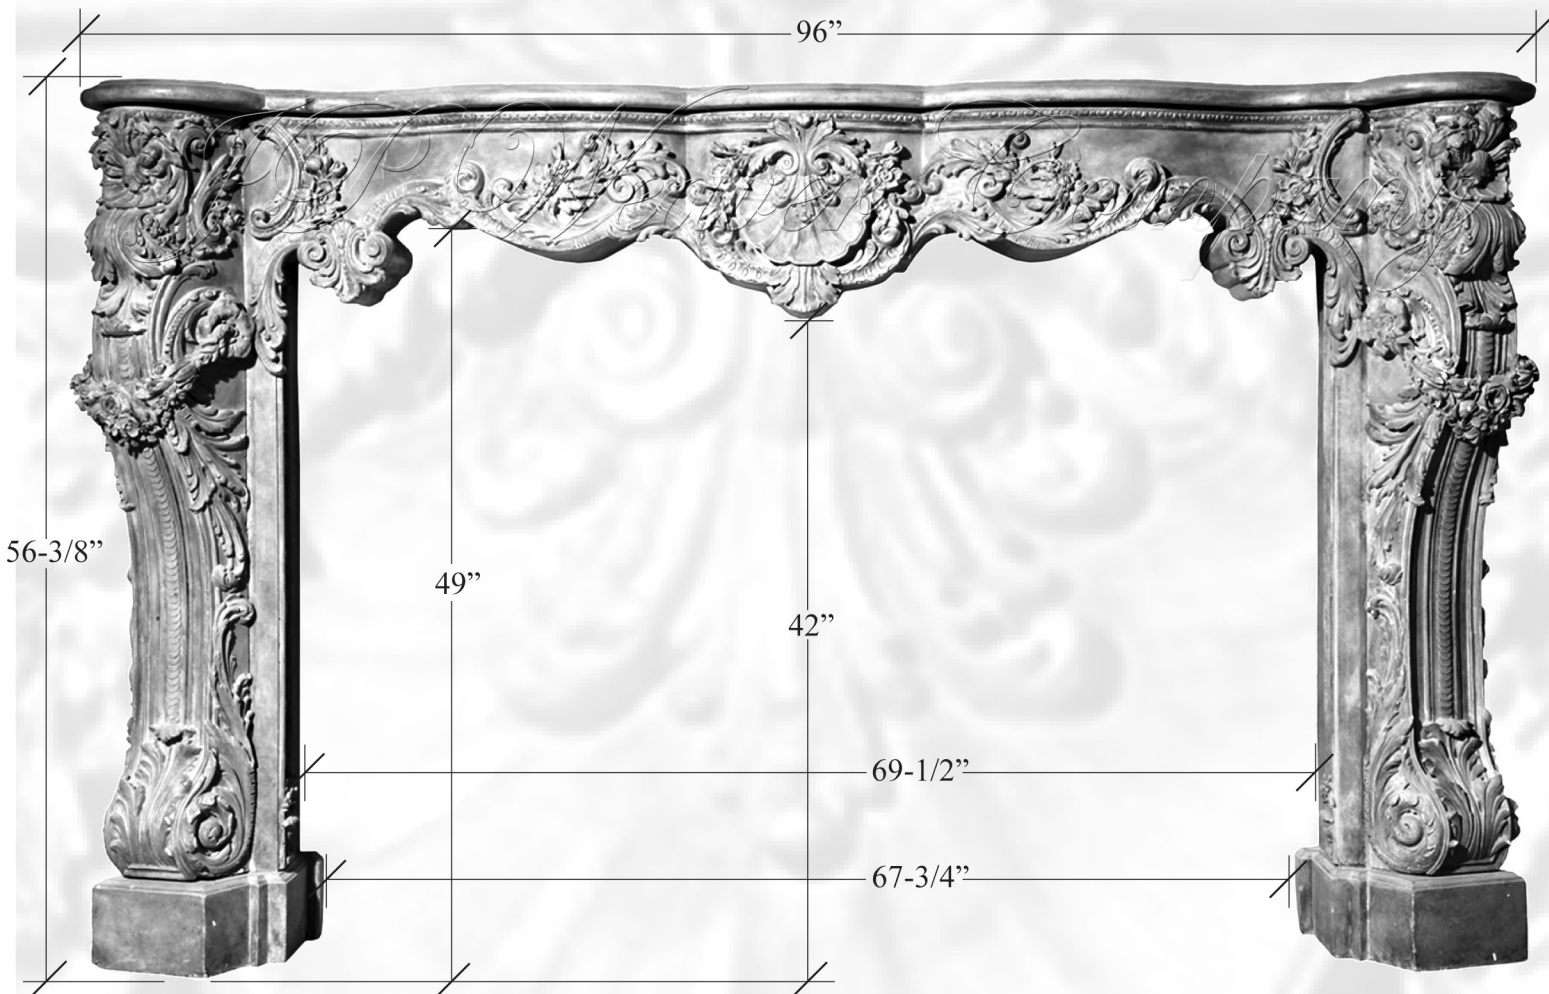

PLAS 875 ~ RUDY FIREPLACE

PHOTO NOT TO SCALE

TOP VIEW SCALE: 1/16" = 1"

PLAS 875

**RUDY
FIREPLACE**

WEIGHT: 500 LBS.