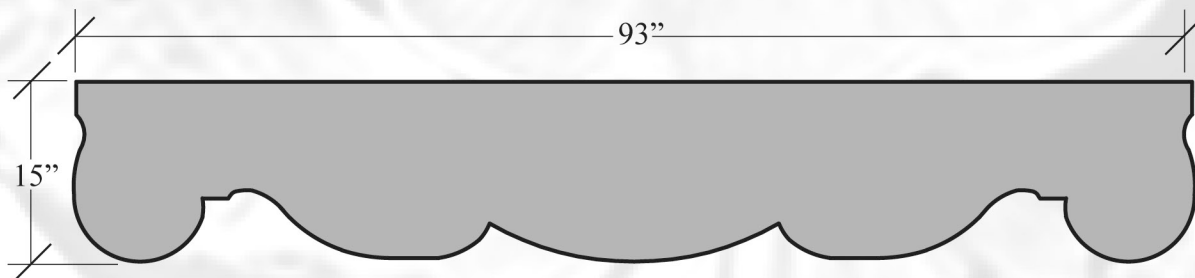

PLAS 875 ~ RUDY FIREPLACE

PHOTO NOT TO SCALE

TOP VIEW SCALE: 1/16" = 1"

PLAS 875

**RUDY
FIREPLACE**

WEIGHT: 500 LBS.