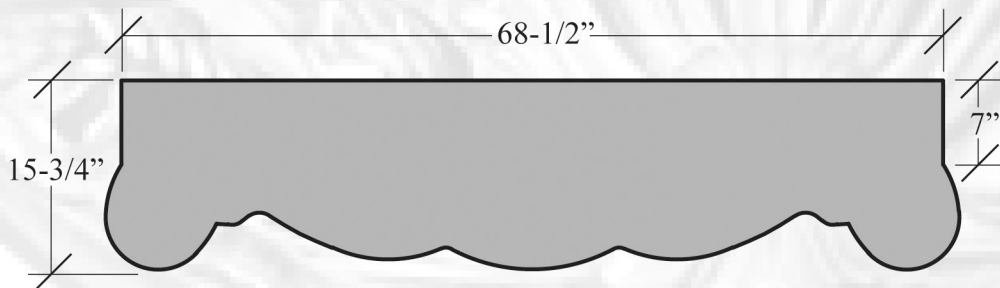

PLAS 884 ~ BYERLY FIREPLACE

PHOTO NOT TO SCALE

TOP VIEW SCALE: 1/16" = 1"

PLAS 884

**BYERLY
FIREPLACE**

WEIGHT: 405 LBS.