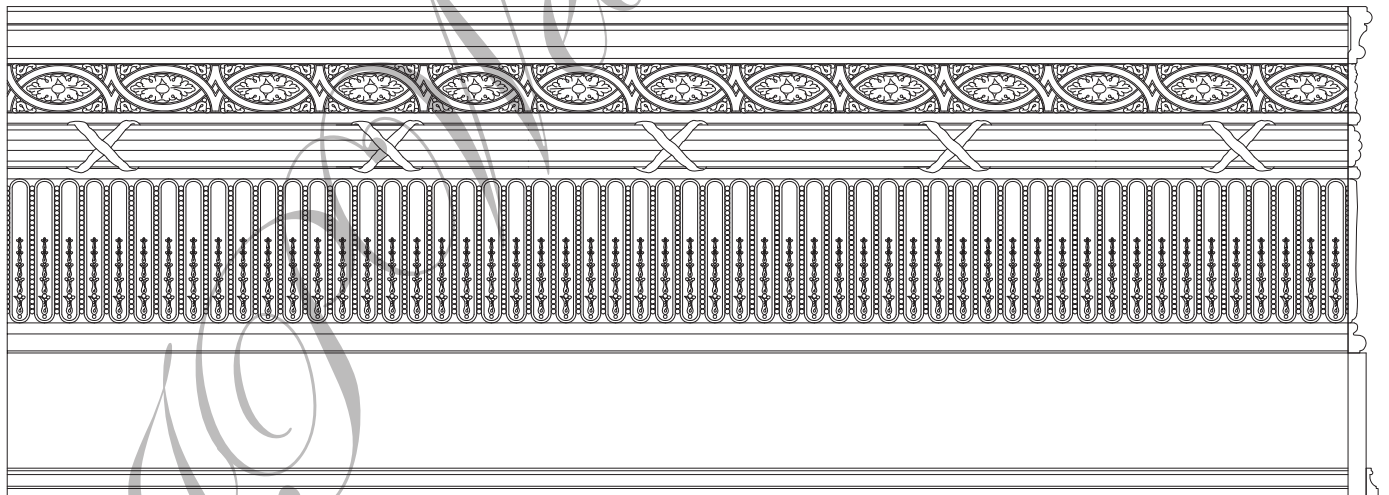

PROFILE SCALE: 1/4" = 1"

SCALE: 1/8" = 1'

*JP Weaver Company*

Base Assembly #5  
 With RMF 6000  
 Fluting

FAX: (818) 500-1798 941 AIR WAY GLENDALE, CALIFORNIA, 91201 TEL: (818) 500-1740  
 WWW.IPWEAVER.COM & design@ipweaver.com