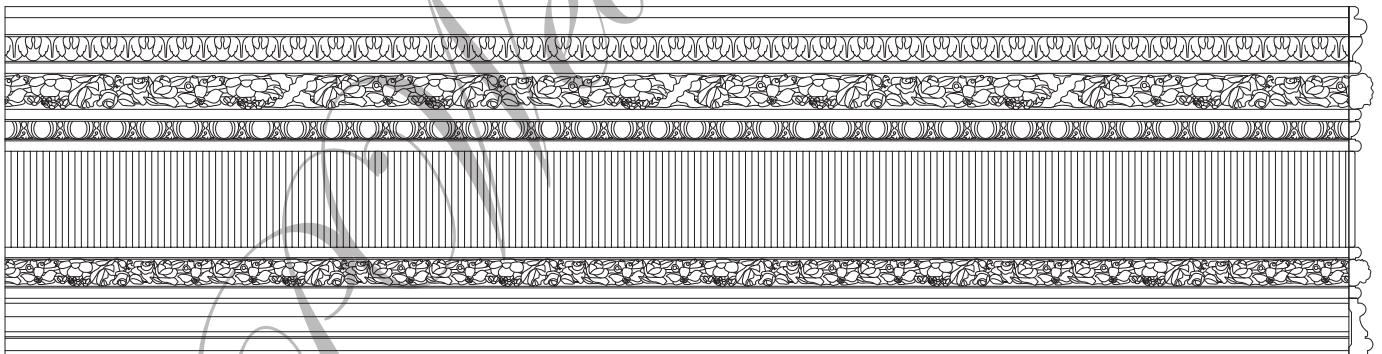

PROFILE SCALE: 1/4" = 1"

SCALE: 1/8" = 1'

J.P. Weaver Company

FAX: (818) 500-1798 941 AIR WAY GLENDALE, CALIFORNIA, 91201 TEL: (818) 500-1740
WWW.IPWEAVER.COM & design@ipweaver.com

Base Assembly #8
With RMF 1039 Flower
& Ribbon Band