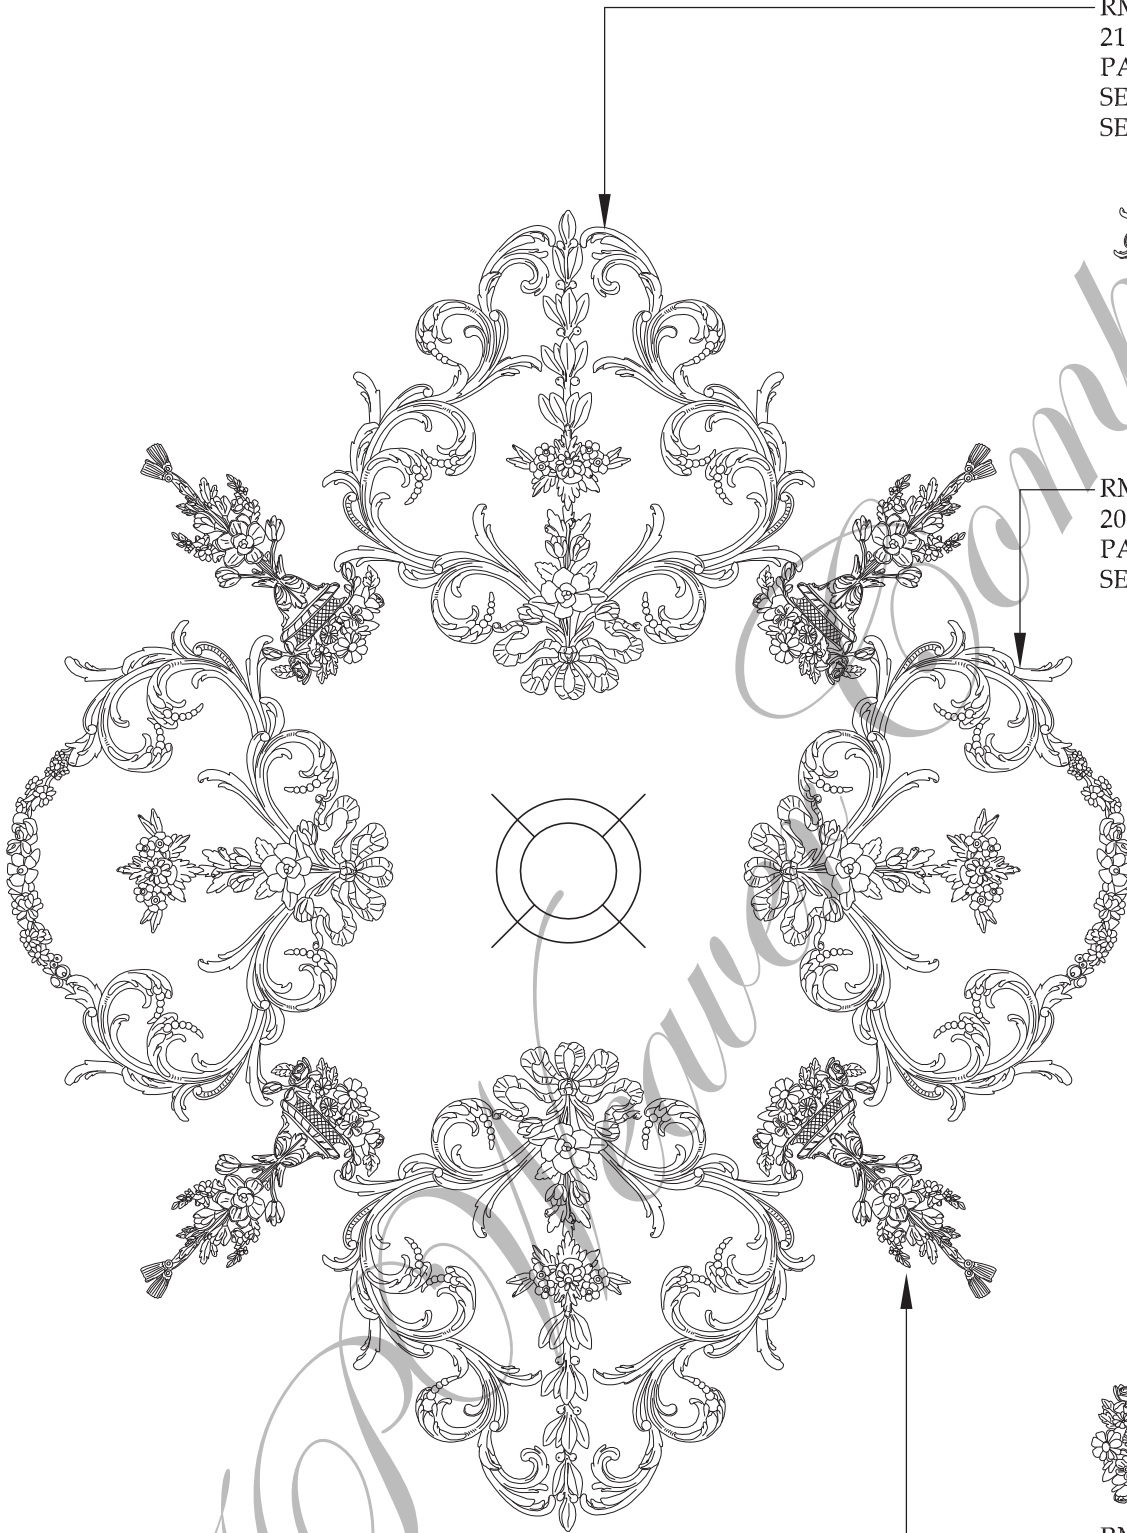

RMF 820 B
 21"W x 16"H x 1"D
 PART OF THE 820 CEILING
 SERIES,
 SEE RMF 820 A & C

RMF 820 A
 20-1/2"W x 20-1/2"H x 1"D
 PART OF THE 820 CEILING
 SERIES, SEE RMF 820 B & C

RMF 820 C VASE OF FLOWERS
 6"W x 12-3/4"H x 7/8"D
 PART OF THE 820 CEILING
 SERIES,
 SEE RMF 820 A & B

OVER ALL SIZE: 46-3/4" X 55"

SCALE: 1-1/2" = 1'-0"

J.P. Weaver Company

FAX: (818) 500-1798 941 AIR WAY GLENDALE, CALIFORNIA, 91201 TEL: (818) 500-1740
 WWW.JPWEAVER.COM & info@jpweaver.com

Ceiling Center Design #3
 RMF 820 A, B, & C
 Ceiling Panels,
 Sht. 1/2