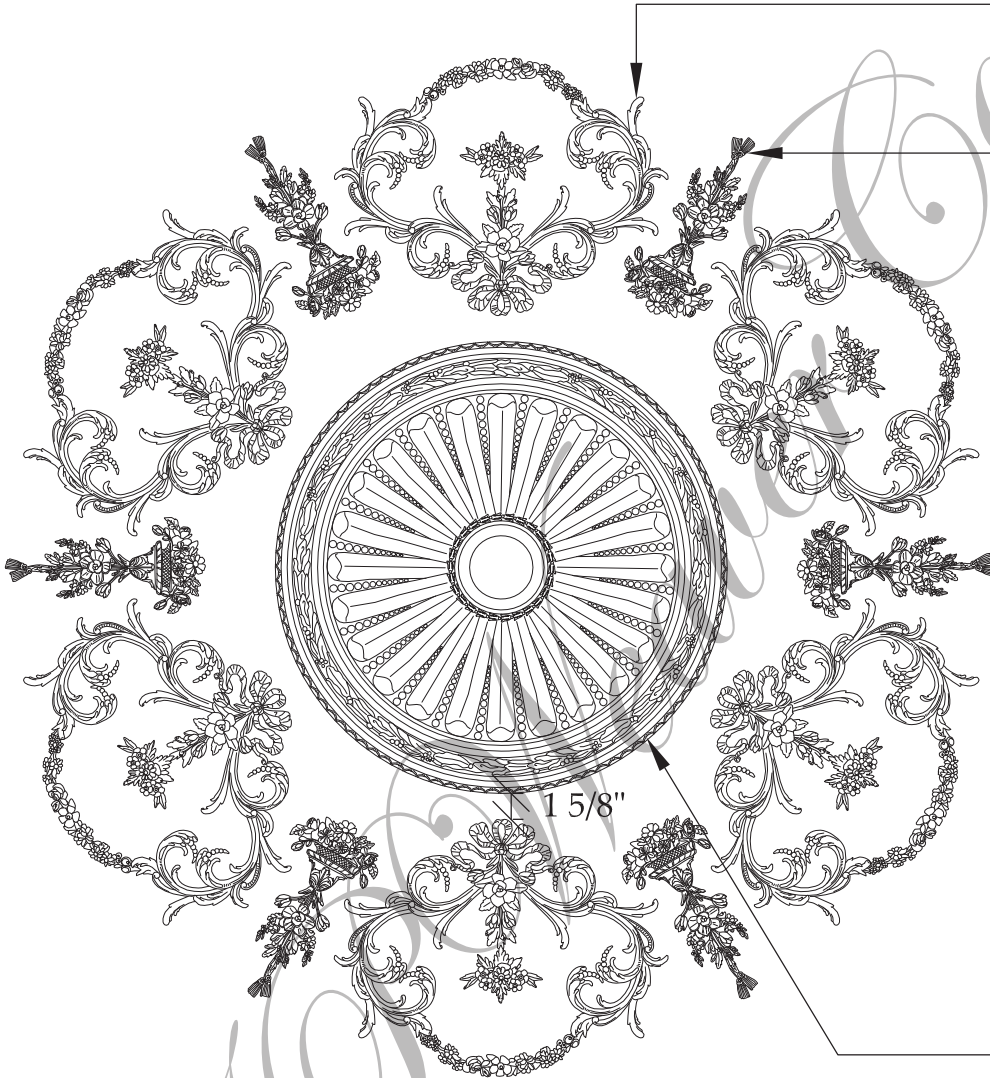

RMF 820 B  
21"W x 16"H x 1"D

RMF 820 C VASE OF FLOWERS  
6"W x 12-3/4"H x 7/8"D

PLAS 849 TONGUE & PEARL ROSETTE  
28-1/4" DIAMETER x 2-1/2" DEPTH  
4" DIAMETER AT CENTER HOLE  
1/2" DEPTH AT CENTER HOLE  
5-3/8" DIA. FLAT AREA AT CENTER  
30 LBS TOTAL WEIGHT

OVERALL SIZE: 64"

SCALE: 1" = 1'-0"

*J.P. Weaver Company*

FAX: (818) 500-1798 941 AIR WAY GLENDALE, CALIFORNIA, 91201 TEL: (818) 500-1740  
WWW.JPWEAVER.COM & info@jpweaver.com

Ceiling Center Design #13  
RMF 820 B & C and PLAS  
849 Rosette,  
Sht. 1/1