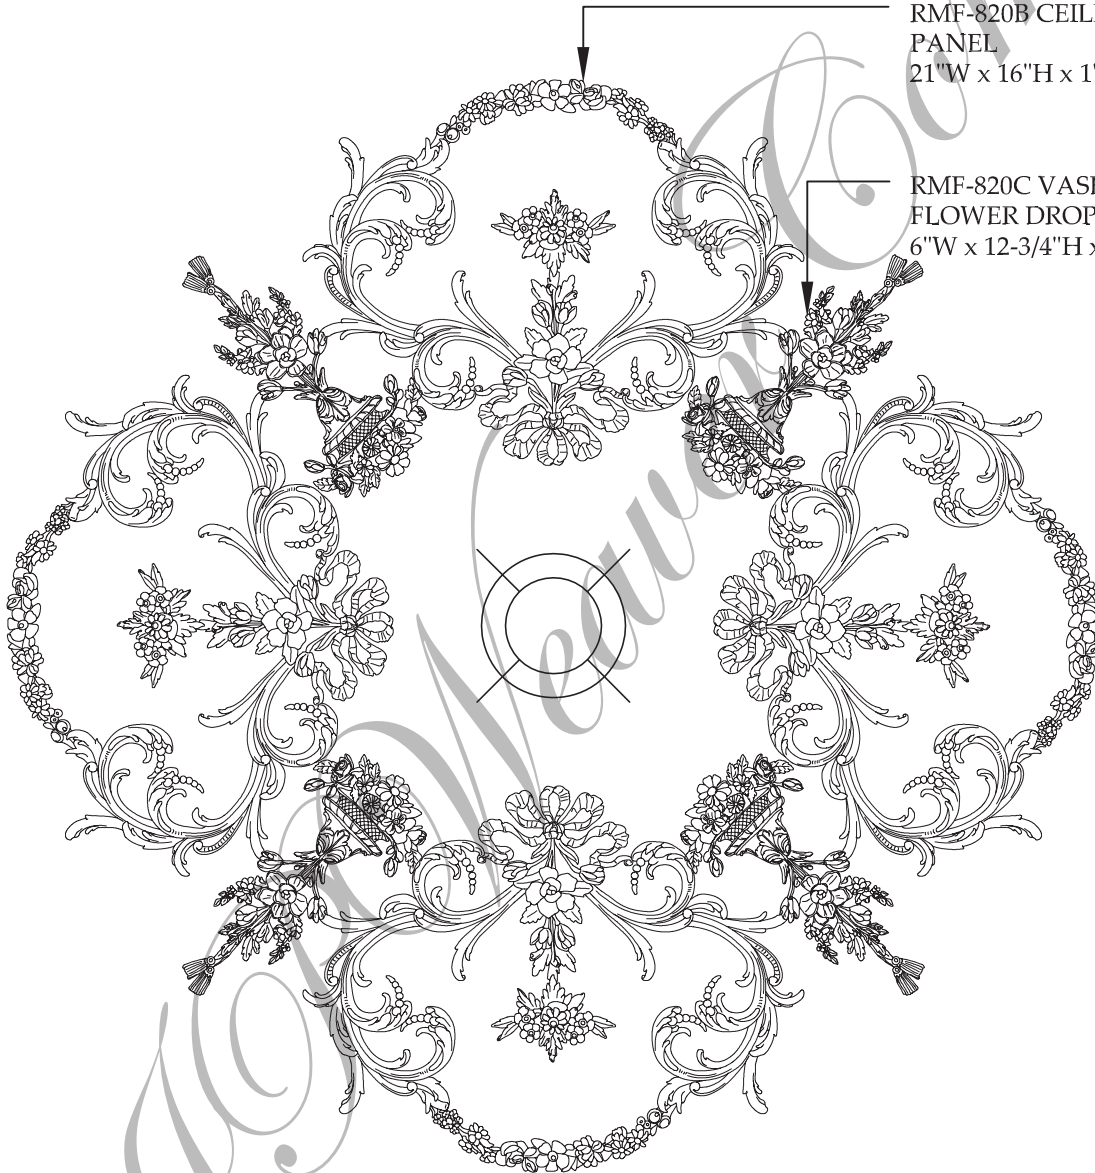

RMF-820B CEILING
PANEL
21"W x 16"H x 1"D

RMF-820C VASE &
FLOWER DROP
6"W x 12-3/4"H x 7/8"D

OVERALL SIZE: 45-1/2" x 45-1/2"

SCALE: 1-1/2" = 1'-0"

J.P. Weaver Company

Ceiling Center Design #14
RMF 820 B & C,
Sht. 1/2