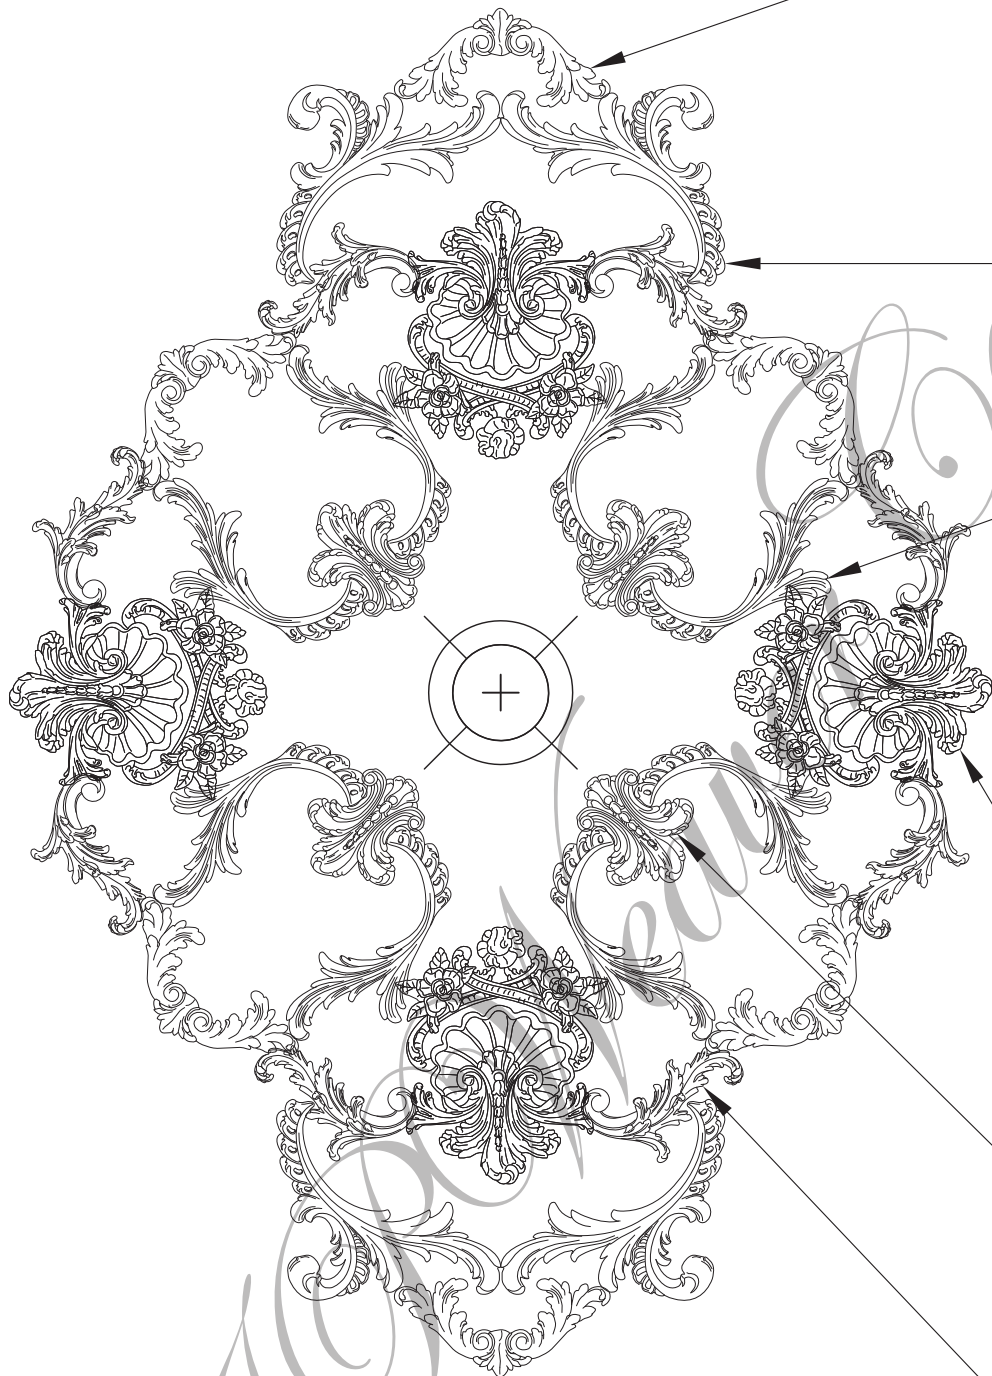

RMF 1596 B ACANTHUS CENTER
8-1/2"W x 3-7/8"H x 3/4"D

RMF 7010 L/R, SCROLL
7-3/4"W x 11-1/4"H x 3/4"D

RMF 7010 B L/R SCROLL
4-1/4" W X 10-1/8" H X 3/4"D

RMF 2033 WALL PANEL TOP SM.
FRENCH COLLECTION
8"W x 11"H x 1-1/2"D

PR 6525 ACANTHUS CENTERPIECE
4-3/4"W x 5-1/2"H x 7/8"D

RMF 7047 L/R SCROLL
3-7/8"W x 6-7/8"H x 3/4"D

OVER ALL SIZE: 3'-5" X 4'-9"

SCALE: 1-1/2" = 1'-0"

J.P. Weaver Company

FAX: (818) 500-1798 941 AIR WAY GLENDALE, CALIFORNIA, 91201 TEL: (818) 500-1740
WWW.JPWEAVER.COM & info@jpweaver.com

Ceiling Center Design #38
RMF 2033 Wall Panel Top with
PR 6525 Acanthus Centerpiece
and 7010 Series Scrolls,
Sht. 1/2

J.P. Weaver Company

Master Design Gallery ~ Ceiling Center Design #38