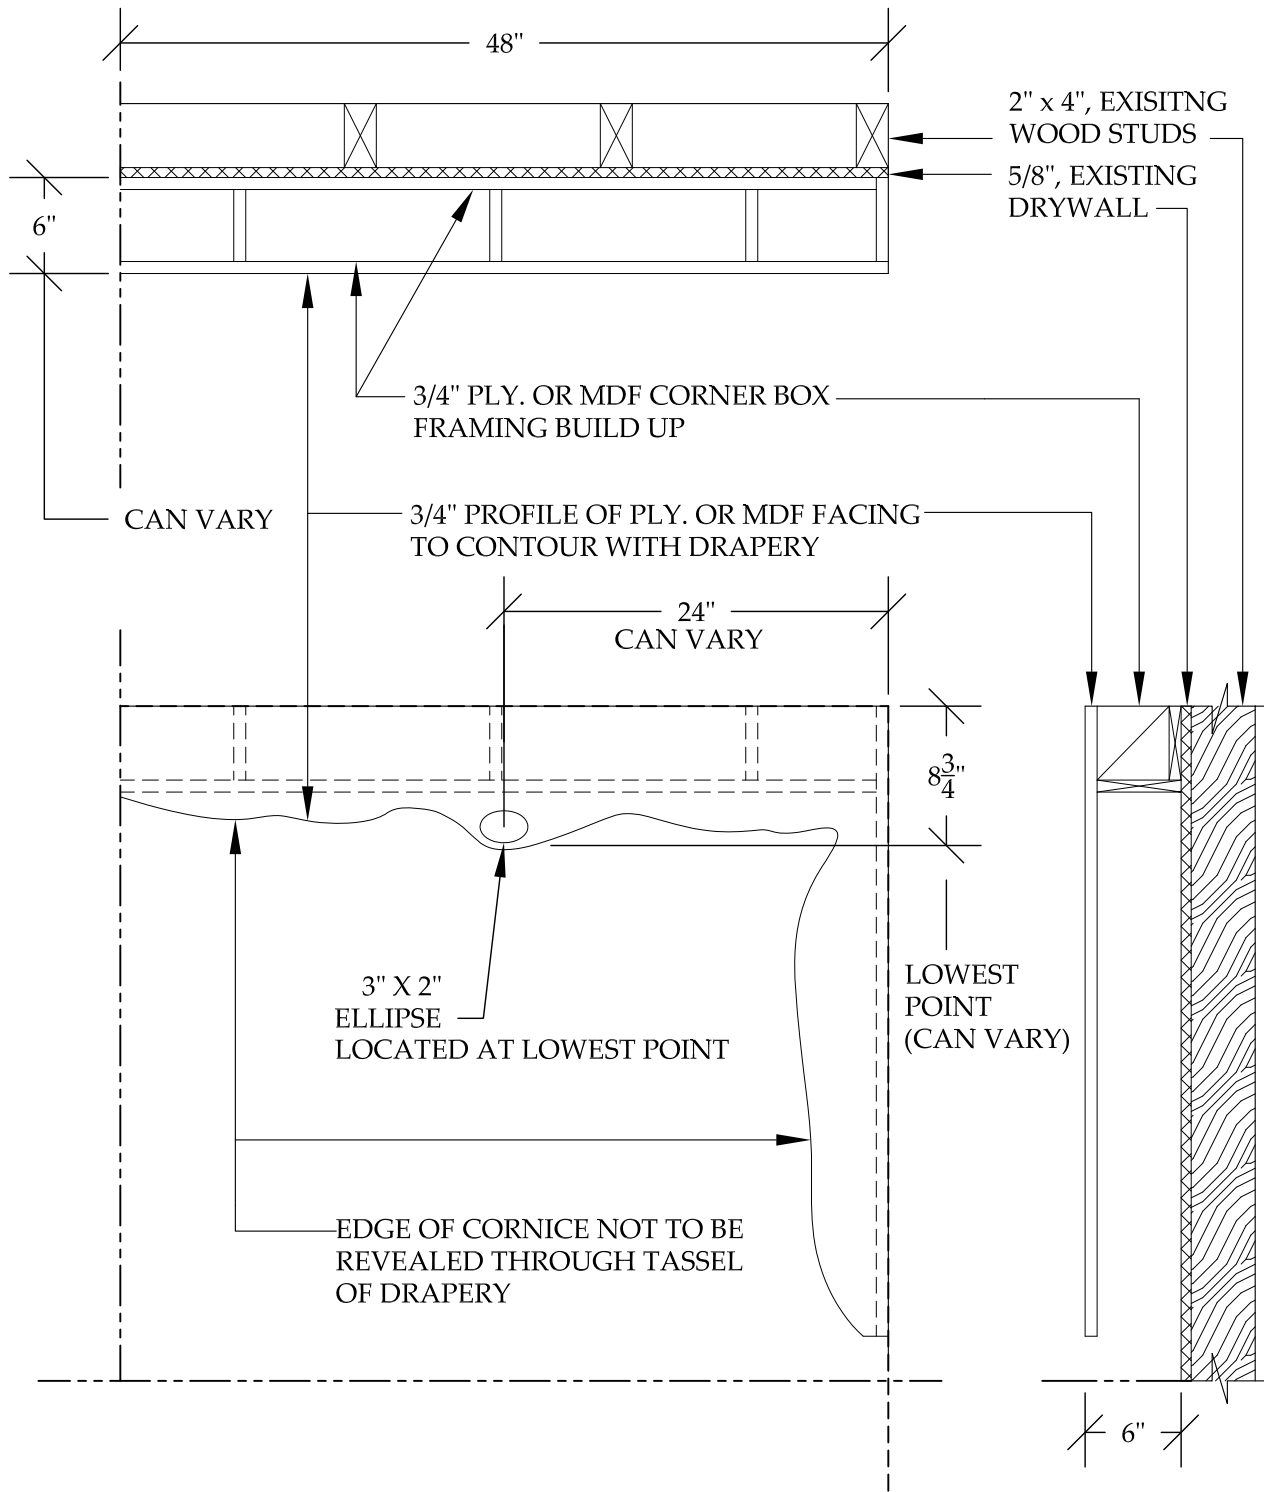

RMF 2376 L/R, SCROLL  
3-1/8"W x 7-3/4"H x 3/4"D

RMF 3760 ROSE BUD  
2-1/2"W x 3-1/2"H

RMF 3760 A L/R ROSE SWAG  
23"W x 7"H x 2"D

SEE SHEET 2 FOR CORNICE BOX DETAILS

SCALE: 1/8" = 1"

*J.P. Weaver Company*

FAX: (818) 500-1798 941 AIR WAY GLENDALE, CALIFORNIA, 91201 TEL: (818) 500-1740  
WWW.JPWEAVER.COM & design@jpweaver.com

Cornice Box Design #1  
RMF 3760 A Rose Swag &  
RMF 2376 L/R, Sht. 1/2

SCALE: 1" = 1'