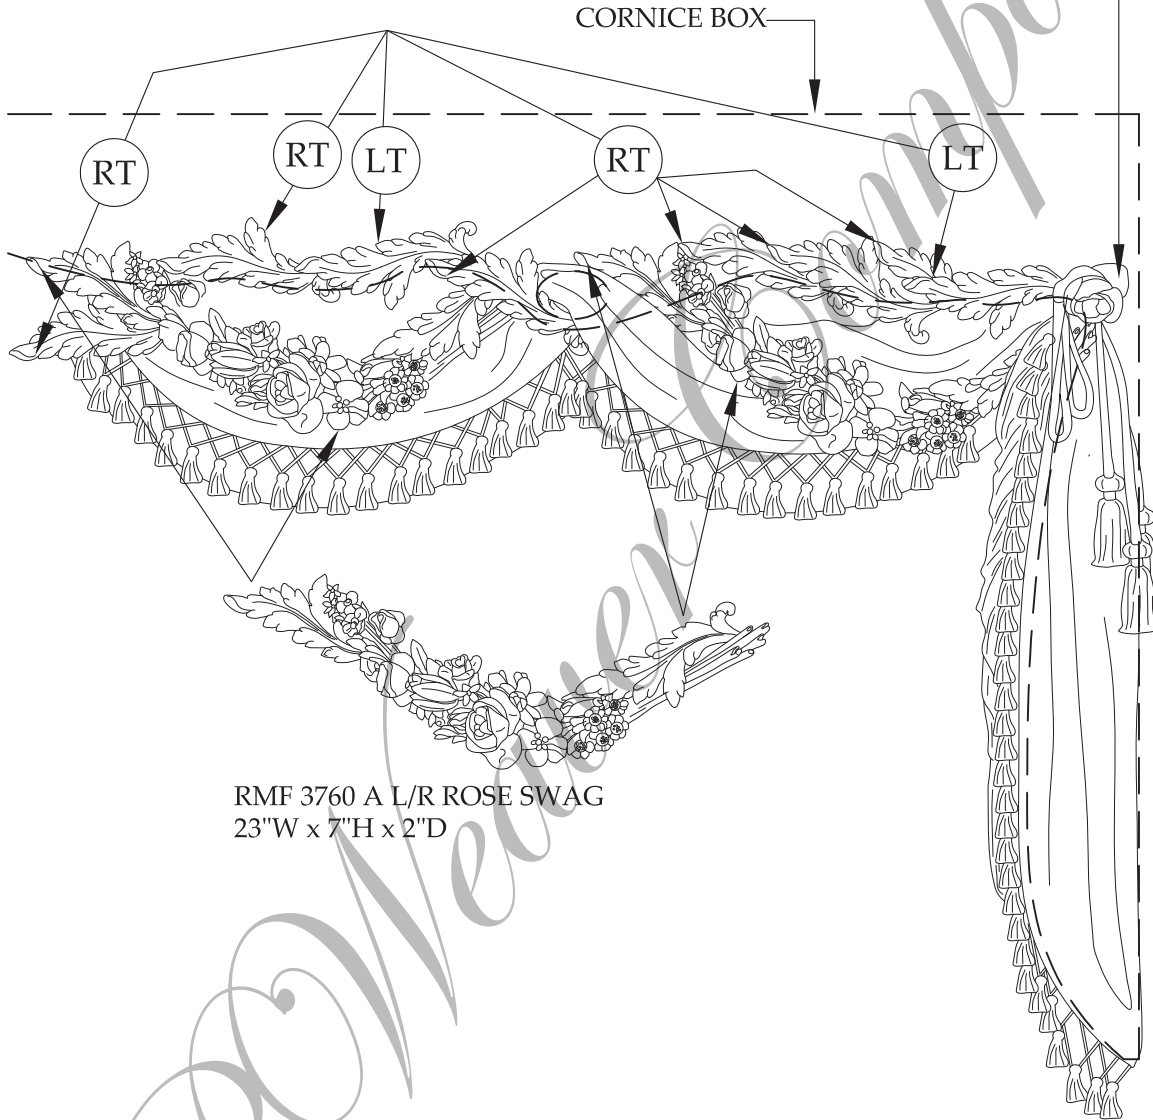

RMF 2376 L/R, SCROLL  
3-1/8"W x 7-3/4"H x 3/4"D

RMF 3760 ROSE BUD  
2-1/2"W x 3-1/2"H

RMF 3760 A L/R ROSE SWAG  
23"W x 7"H x 2"D

SEE SHEET 2 FOR CORNICE BOX DETAILS

SCALE: 1/8" = 1"

*J.P. Weaver Company*

FAX: (818) 500-1798 941 AIR WAY GLENDALE, CALIFORNIA, 91201 TEL: (818) 500-1740  
WWW.JPWEAVER.COM & design@jpweaver.com

Cornice Box Design #1  
RMF 3760 A Rose Swag &  
RMF 2376 L/R, Sht. 1/2

SCALE: 1" = 1'

*J.P. Weaver Company*

FAX: (818) 500-1798 941 AIR WAY GLENDALE, CALIFORNIA, 91201 TEL: (818) 500-1740  
 WWW.JPWEAVER.COM & design@jpweaver.com

Cornice Box Design #1  
 RMF 3760 A Rose Swag &  
 RMF 2376 L/R, Sht. 2/2