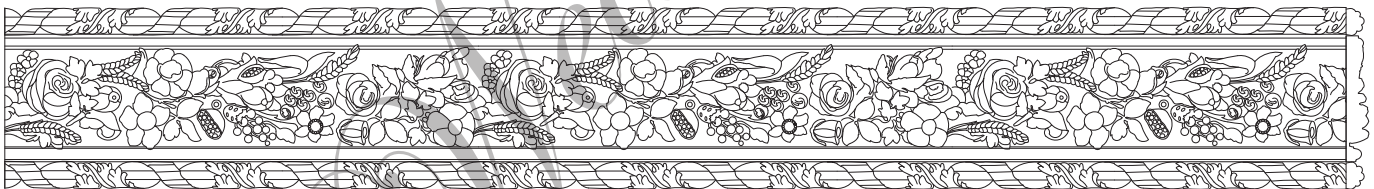

PROFILE SCALE: 1/4" = 1"

SCALE: 1-1/2" = 1'

J.P. Weaver Company

FAX: (818) 500-1798 941 AIR WAY GLENDALE, CALIFORNIA, 91201 TEL: (818) 500-1740
WWW.JPWEAVER.COM & design@jpweaver.com

Frieze Assembly #3
RMF 6603 Floral Band &
RMF 1342A L & R