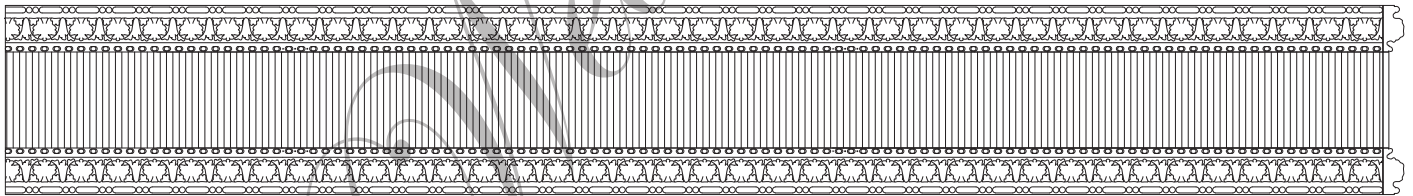

PROFILE SCALE: 1/4" = 1"

SCALE: 1-1/2" = 1'

*J.P. Weaver Company*

FAX: (818) 500-1798 941 AIR WAY GLENDALE, CALIFORNIA, 91201 TEL: (818) 500-1740  
WWW.JPWEAVER.COM & design@jpweaver.com

Frieze Assembly #4  
With RMF 2572 Ribbing  
& RMF 1029