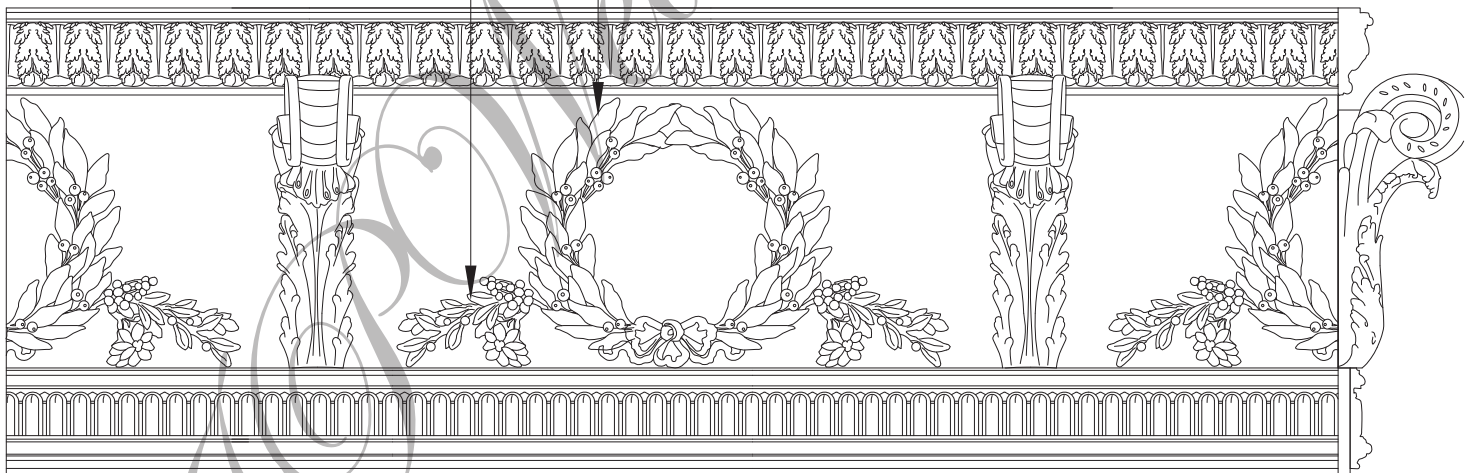

RMF 1036 ACANTHUS & TONGUE  
3-5/8"W x 1-1/2"D x 90"L

PROFILE SCALE: 1/4" = 1"

RMF 2077 CONSOLE IONIC/LEAF  
12-1/4"H x 4"W x 5-1/2' Proj.

RMF 2011 D THE "BULLET"  
4-3/16"W x 7/8"D x 92"L

RMF 2052 L/R SIDE PIECE  
6-1/2"W x 4"H x 1"D

RMF 2076 WREATH  
13-1/4"W x 11-1/4"H x 1/2"D

REPEAT = 30"

SCALE: 1-1/2" = 1'

*J.P. Weaver Company*

FAX: (818) 500-1798 941 AIR WAY GLENDALE, CALIFORNIA, 91201 TEL: (818) 500-1740  
WWW.JPWEAVER.COM & design@jpweaver.com