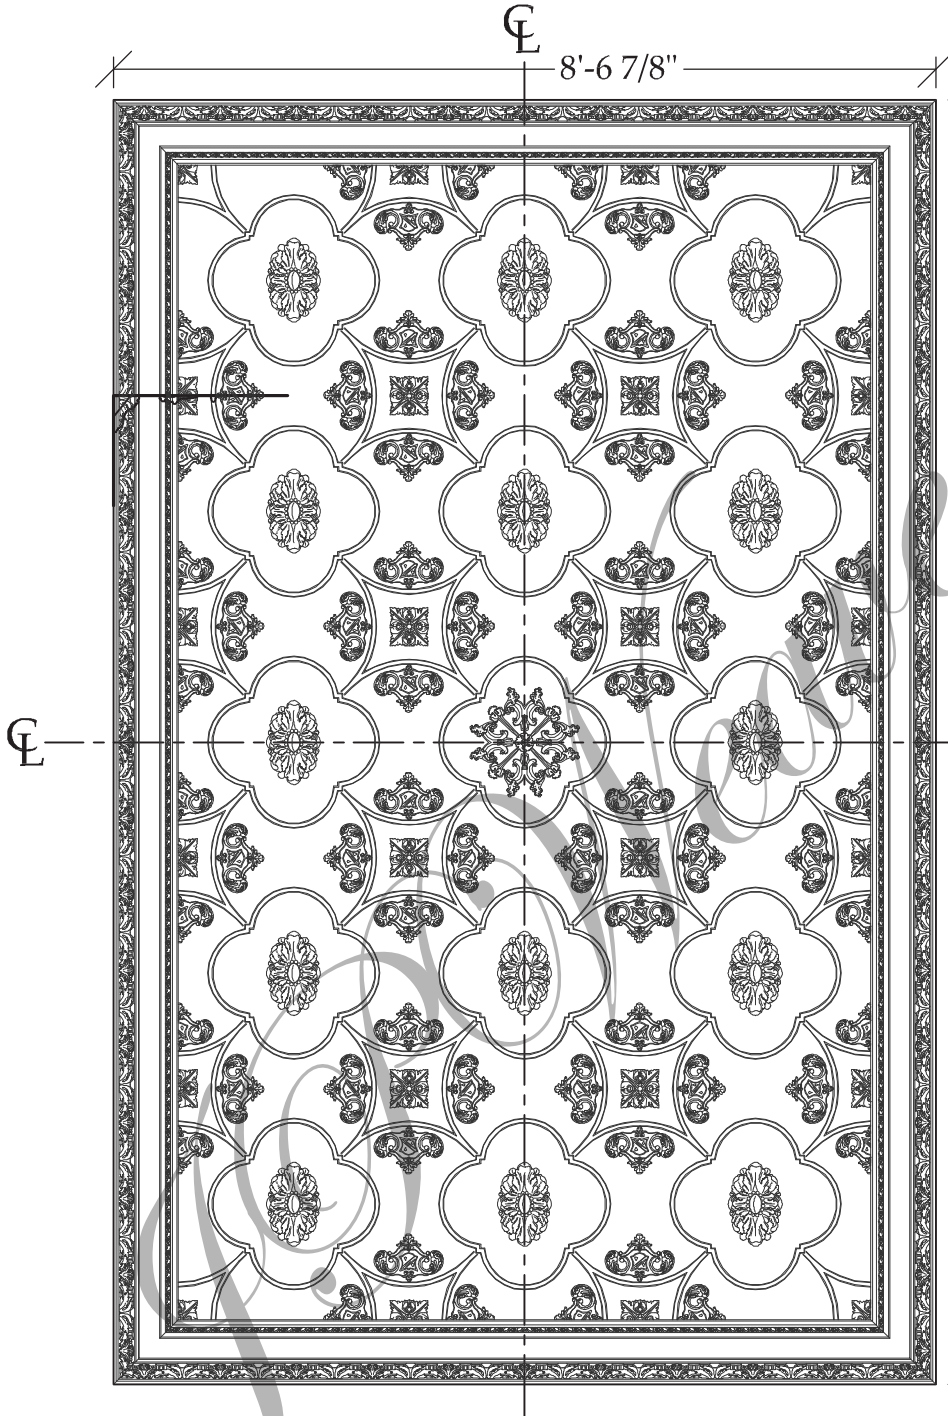

NOTE : IN THIS DESIGN, DIAMONDS
ARE AT 45° TO THE CLOVER

**CEILING
STRAPWORK
PARTS:**

 RMF 7150 A DIAMOND
21-1/2" x 21-1/2" x 3/4"

 RMF 7150 B CLOVER
21-1/2" x 21-1/2" x 3/4"

 RMF 3900 ROSETTE
10-1/2"W x 7"H x 1/2"D

 RMF 1566 ROSETTE
4-3/4"W x 4-3/4"H x 1/2"D

 PR 5565 CARTOUCHE
8-1/2"W x 6"H x 1/2"D

 RMF 128 CENTER PIECE
14-3/16"DIA x 5/8"D

NOTE : RECESSED CAN LIGHTS CAN
BE SUBSTITUTED FOR THE ROSETTES

OVER ALL SIZE: 8'-6 7/8" X 13'-4 5/8"

SCALE: 1/2" = 1'-0"

J.P. Weaver Company

FAX: (818) 500-1798 941 AIR WAY GLENDALE, CALIFORNIA, 91201 TEL: (818) 500-1740
WWW.JPWEAVER.COM & info@jpweaver.com

Ceiling Strapwork # 2F
RMF 7150 A & B in Strapwork
Ceiling,
Sht. 1/2