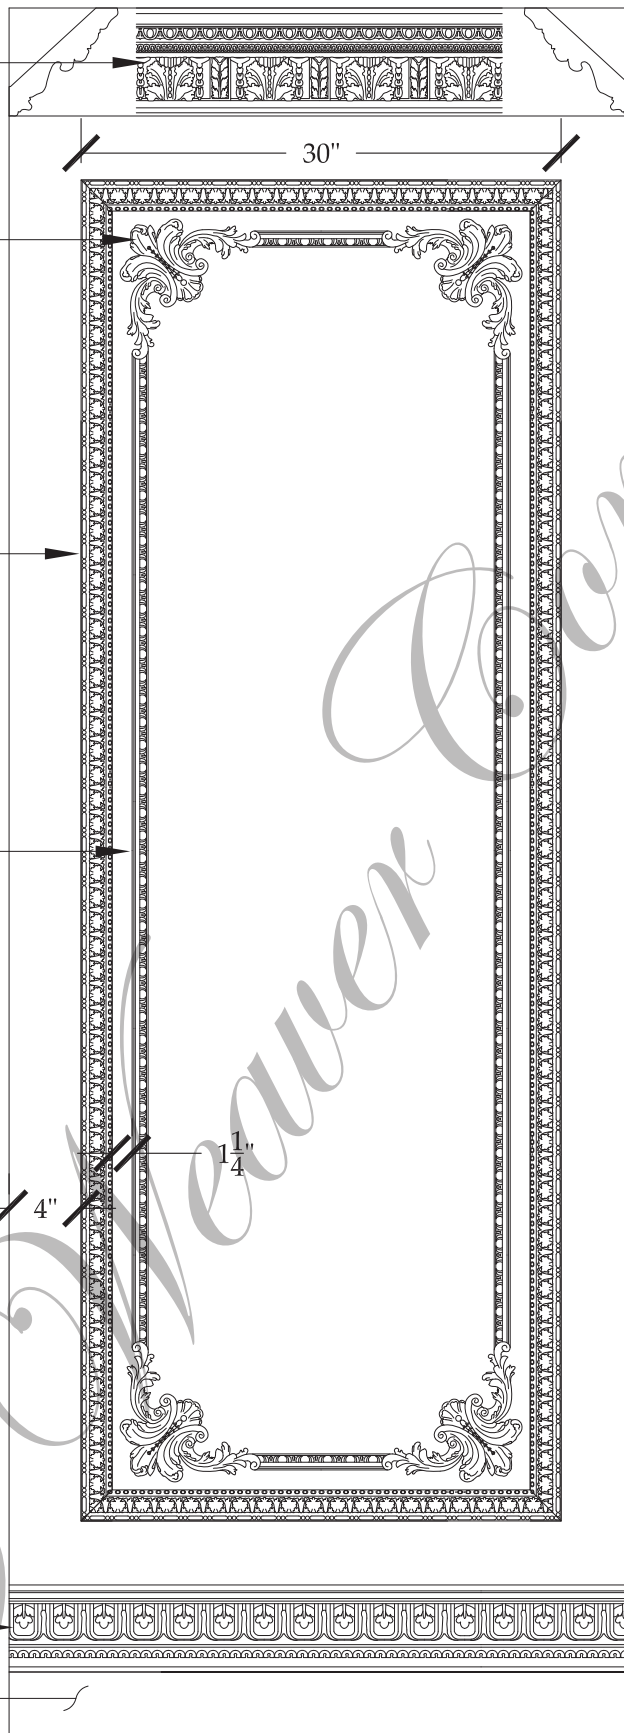

PLAS 839 M CROWN
MOULDING
6-3/4" P x 6-3/4"H x 86"L

RMF 108 B PANEL PIECE
10-1/8"W x 5-1/4"H x 7/8"D

RMF 1029
FINE ACANTHUS LEAF
1-15/16"W x 7/8"D x 92"L

RMF 1194
SMALL EGG 'N DART
1"W x 9/16"D x 92"L

RMF 824 B MING BASE
5-7/16"W x 1"D x 91"L

4" X 1" WOOD
BASEBOARD
BY OTHERS

WALL HEIGHT
108" (9 FT.)

SCALE: 1" = 1'

J.P. Weaver Company

FAX: (818) 500-1798 941 AIR WAY GLENDALE, CALIFORNIA, 91201 TEL: (818) 500-1740
WWW.JPWEAVER.COM & design@jpweaver.com

Panel Corner Design #3
RMF 108 Corner, PLAS
839M Crown & 824B Base