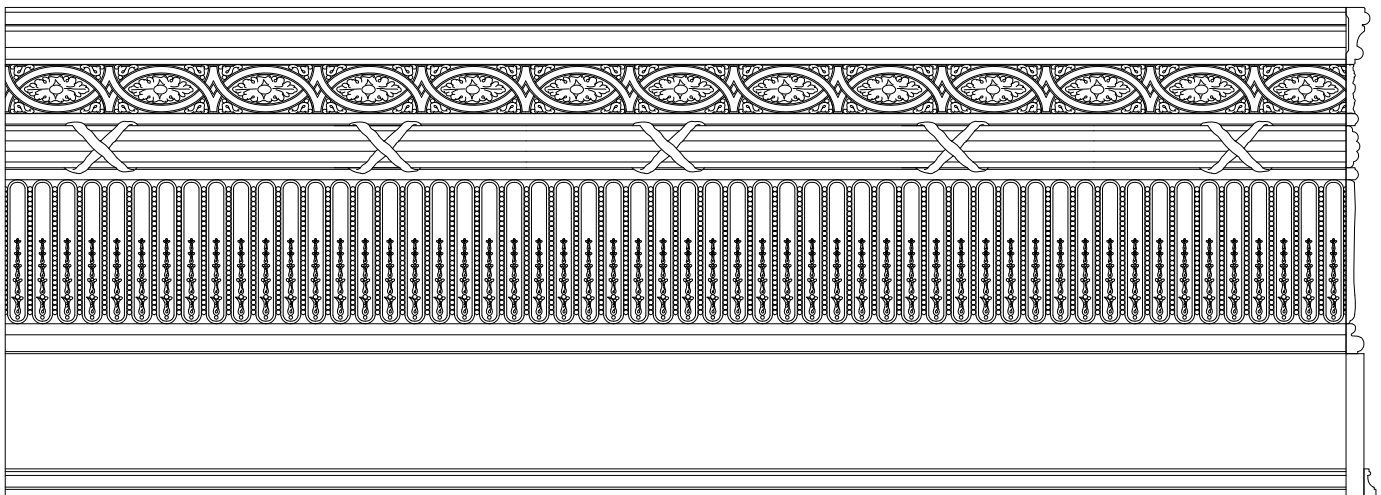

SCALE: 1/8" = 1"

J.P. Weaver Company

FAX: (818) 500-1798 941 AIR WAY GLENDALE, CALIFORNIA, 91201 TEL: (818) 500-1740
WWW.JPWEAVER.COM & design@jpweaver.com

Panel Corner Design #8
The Louvre Series &
Base # 5, Sht. 3/3