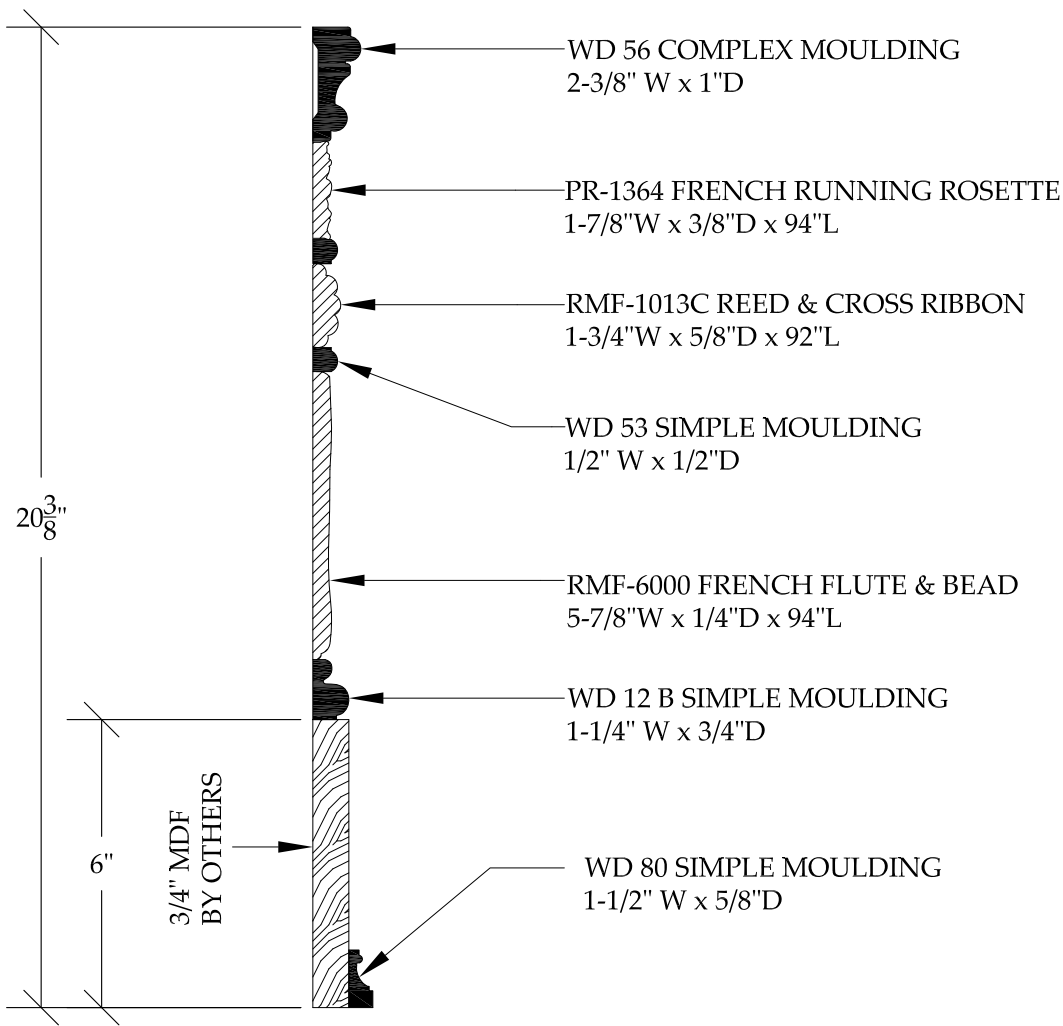

RMF 7078 LOUVRE PANEL BOTTOM CENTER
26-3/4"H x 41"W x 3/4"D (AVERAGE THICKNESS)

RMF 7079, LEFT LOUVRE PANEL CORNER
6-3/8" W x 10-3/4" H x 1" D

RMF 7079, RIGHT LOUVRE PANEL CORNER
6-3/8" W x 10-3/4" H x 1" D

RMF 7080 LEFT LOUVRE PANEL REED & FLOWER
2-3/8"W (AT LINEAR) X 5/8"D (AT LINEAR) X 90-1/2"L
4-1/4"W WITH FLOWERS

RMF 7080 RIGHT LOUVRE PANEL REED & FLOWER
2-3/8"W (AT LINEAR) X 5/8"D (AT LINEAR) X 90-1/2"L
4-1/4"W WITH FLOWERS

SCALE: 1" = 1'

J.P. Weaver Company

FAX: (818) 500-1798 941 AIR WAY GLENDALE, CALIFORNIA, 91201 TEL: (818) 500-1740
WWW.JPWEAVER.COM & design@jpweaver.com

Panel Corner Design #8
The Louvre Series &
Base # 5, Sht. 2/3

PROFILE SCALE: 1/4" = 1"

SCALE: 1/8" = 1"

J.P. Weaver Company

FAX: (818) 500-1798 941 AIR WAY GLENDALE, CALIFORNIA, 91201 TEL: (818) 500-1740
WWW.JPWEAVER.COM & design@jpweaver.com

Panel Corner Design #8
The Louvre Series &
Base # 5, Sht. 3/3