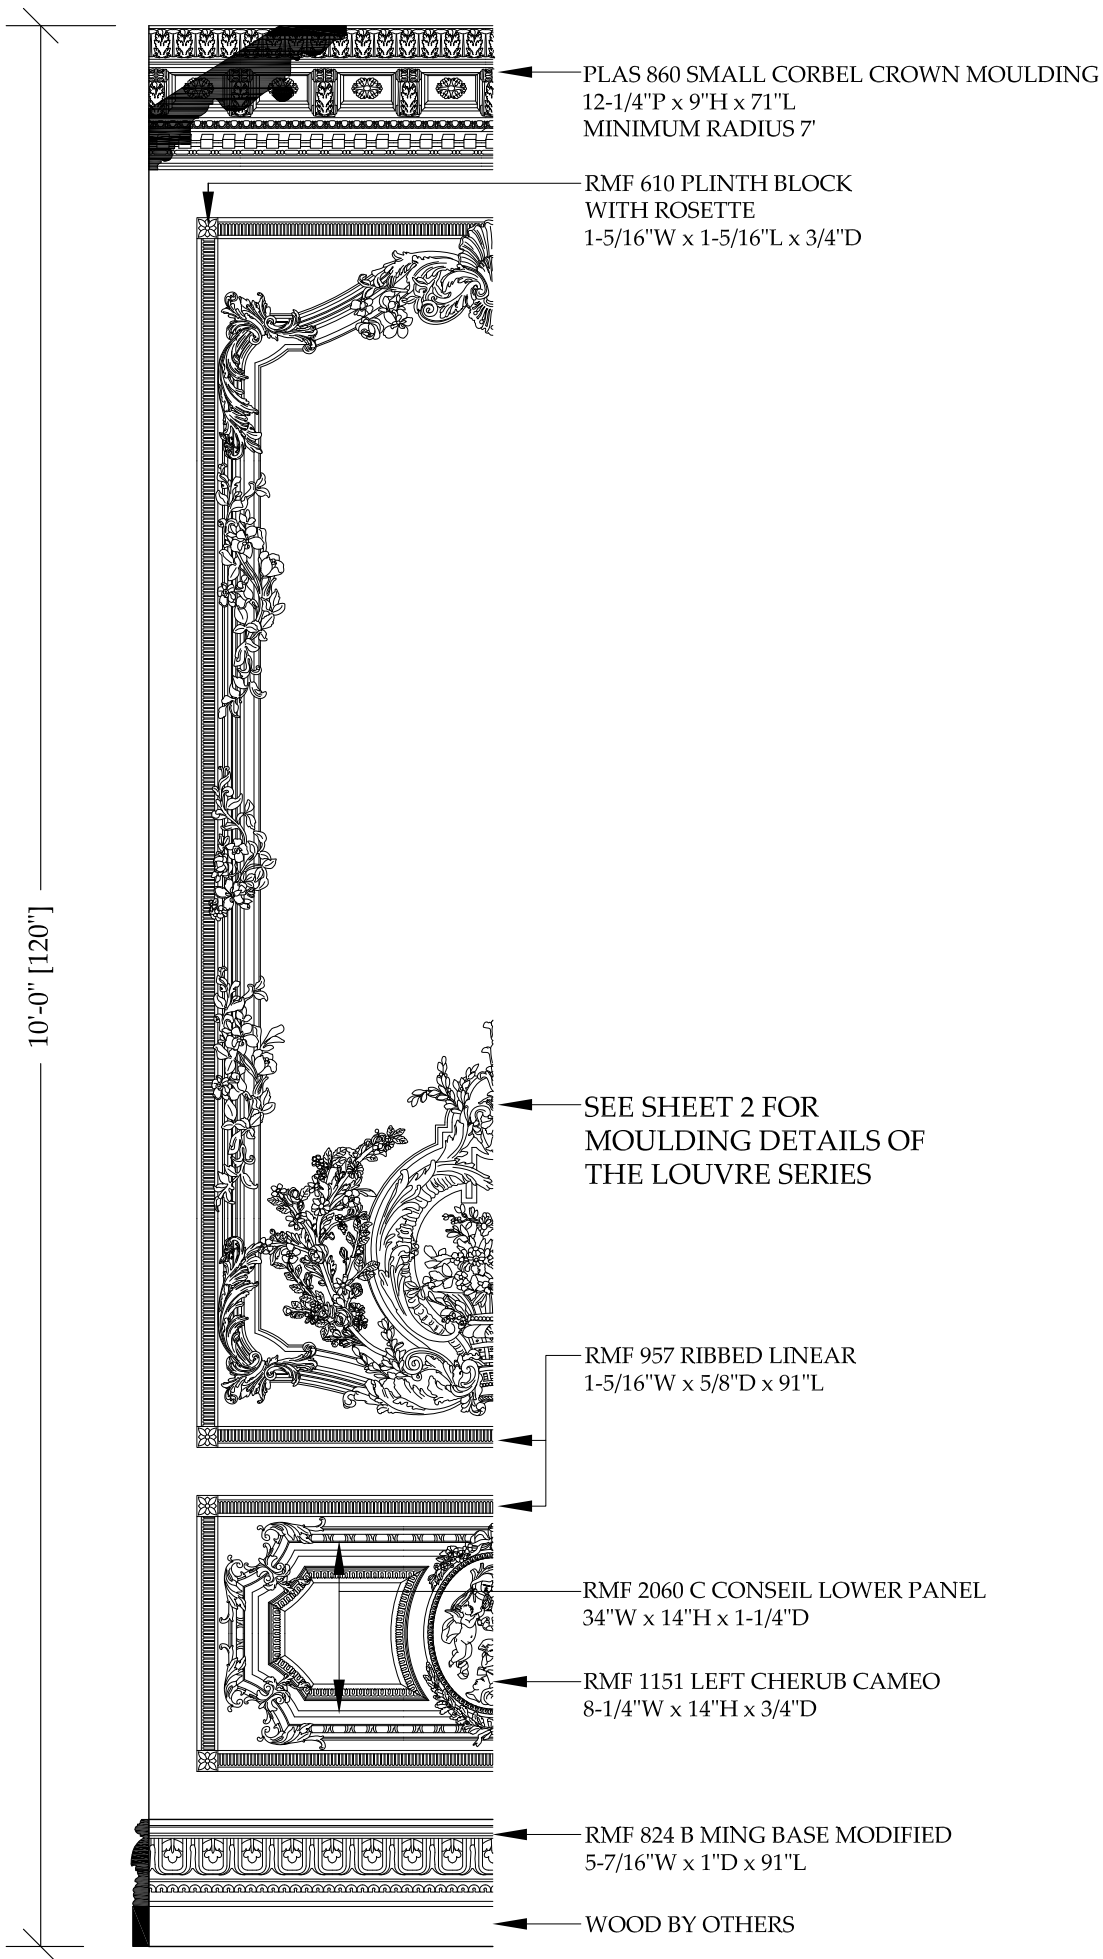

SCALE: 1" = 1'

Panel Corner Design #9
The Louvre Series &
RMF 2060C Panel, Sht. 3/3

J.P. Weaver Company

FAX: (818) 500-1798 941 AIRWAY GLENDALE, CALIFORNIA, 91201 TEL: (818) 500-1740
WWW.JPWEAVER.COM & design@jpweaver.com