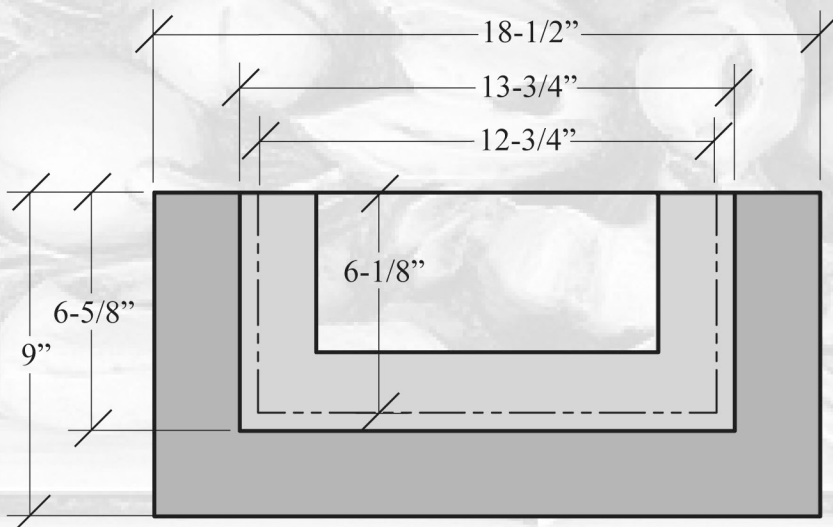

PLAS 848 ~ ITALIAN FRUIT CAPITAL

7-3/8"

FRONT VIEW SCALE: 3/8" = 1"

SIDE VIEW SCALE: 1/4" = 1"

PROFILE SCALE: 3/16" = 1"

PLAS 848

ITALIAN FRUIT CAPITAL

WIDTH @ TOP FRONT: 18-1/2"

WIDTH @ BOTTOM: 13-3/4"

PROJECTION @ TOP: 9"

PROJECTION @ BOTTOM: 6-5/8"

HEIGHT: 7-3/8"

SHAFT SIZE: 12-3/4" x 6-1/8"

WEIGHT: 25 LBS.