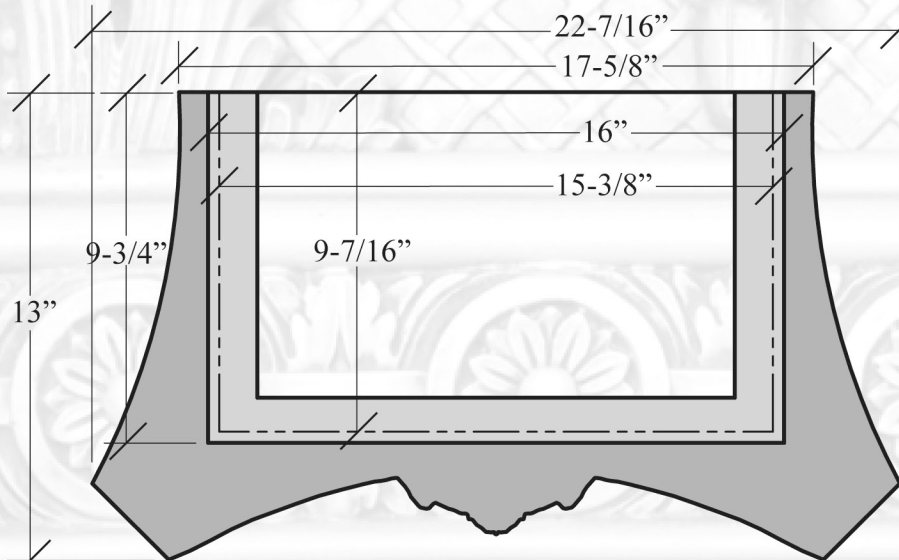

PLAS 901 B ~ TRINITY CAPITAL

FRONT VIEW SCALE: 1/4" = 1"

SIDE VIEW SCALE: 3/16" = 1"

PROFILE SCALE: 3/16" = 1"

PLAS 901 B

TRINITY CAPITAL

- WIDTH @ TOP FRONT: 22-7/16"
- WIDTH @ TOP BACK: 17-5/8"
- WIDTH @ BOTTOM: 16"
- PROJECTION @ TOP: 13"
- PROJECTION @ BOTTOM: 9-3/4"
- HEIGHT: 16"
- SHAFT SIZE: 15-3/8" x 9-7/16"
- WEIGHT: 29 LBS.