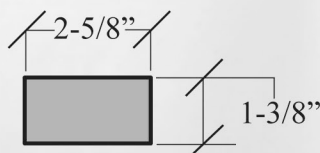

PLAS 900 ~ CORBEL

ANGLED VIEW
NOT TO SCALE

FRONT VIEW
SCALE: 1/4" = 1"

SIDE VIEW
SCALE: 1/4" = 1"

TOP VIEW SCALE: 1/4" = 1"

BOTTOM VIEW SCALE: 1/4" = 1"

PLAS 900

CORBEL

6" WIDTH
18" HEIGHT
6-3/4" DEPTH

12 LBS. EACH