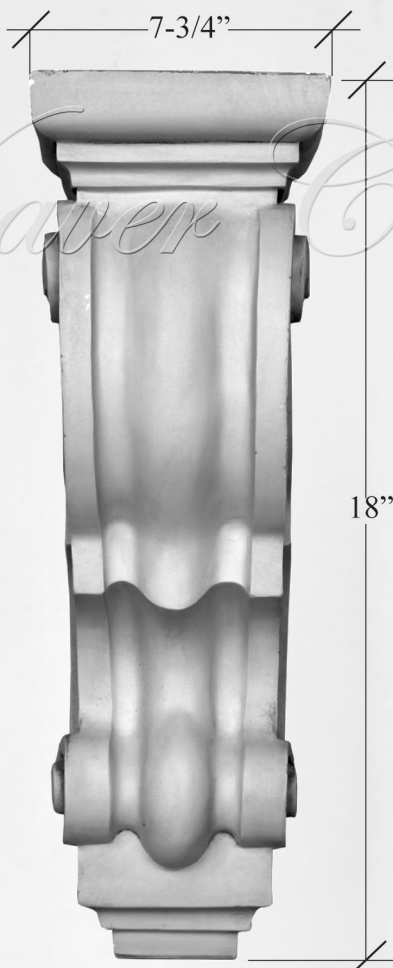

PLAS 900 ~ CORBEL

ANGLED VIEW
NOT TO SCALE

FRONT VIEW
SCALE: 1/4" = 1"

SIDE VIEW
SCALE: 1/4" = 1"

TOP VIEW SCALE: 1/4" = 1"

BOTTOM VIEW SCALE: 1/4" = 1"

PLAS 900

CORBEL

6" WIDTH
18" HEIGHT
6-3/4" DEPTH

12 LBS. EACH