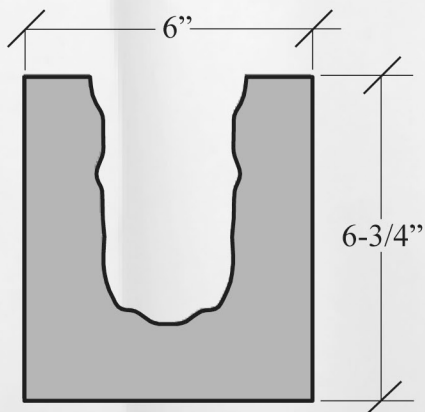

PLAS 900 ~ CORBEL

ANGLED VIEW
NOT TO SCALE

FRONT VIEW
SCALE: 1/4" = 1"

SIDE VIEW
SCALE: 1/4" = 1"

TOP VIEW SCALE: 1/4" = 1"

BOTTOM VIEW SCALE: 1/4" = 1"

PLAS 900

CORBEL

6" WIDTH
18" HEIGHT
6-3/4" DEPTH

12 LBS. EACH