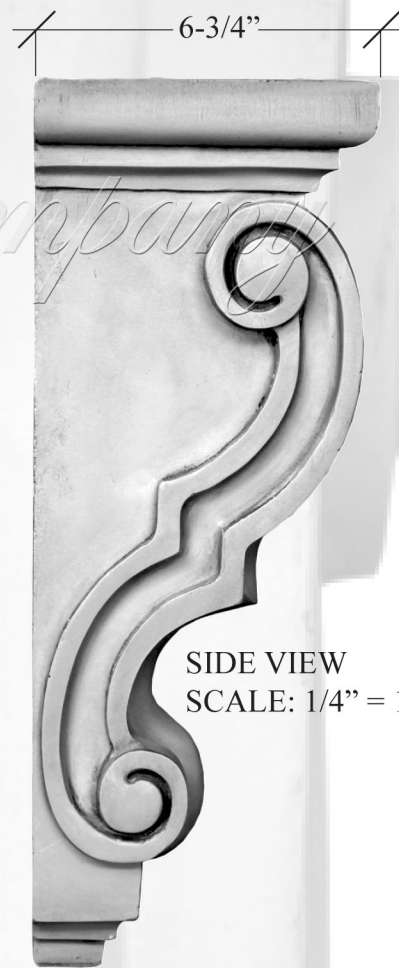

PLAS 900 ~ CORBEL

ANGLED VIEW
NOT TO SCALE

FRONT VIEW
SCALE: 1/4" = 1"

SIDE VIEW
SCALE: 1/4" = 1"

TOP VIEW SCALE: 1/4" = 1"

BOTTOM VIEW SCALE: 1/4" = 1"

PLAS 900

CORBEL

6" WIDTH
18" HEIGHT
6-3/4" DEPTH

12 LBS. EACH