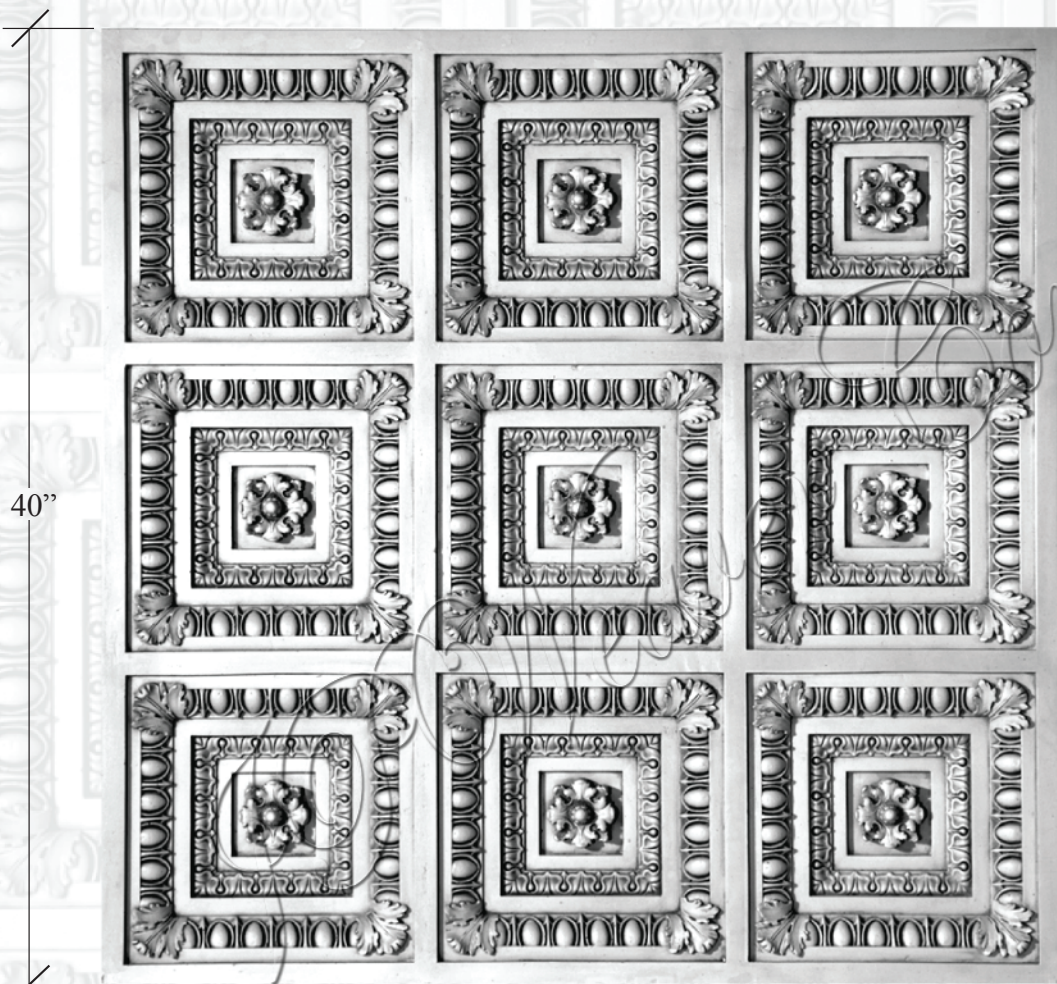

**PLAS 908 ~ CEILING COFFER PANEL**

ANGLED VIEW  
NOT TO SCALE

**PLAS 908  
CEILING COFFER  
PANEL**

40" x 40" SQUARE  
3-5/8" DEPTH

47 LBS. EACH

ROSETTES (RMF 245)  
ARE SEPERATE PARTS;  
ORDER ROSETTES AS  
NEEDED.

PROFILE SCALE: 1/4" = 1"

SUGGESTED ROUGH OPENING  
SIZE FOR COFFER IS  
40-1/8"W x 40-1/8"L x 4"D