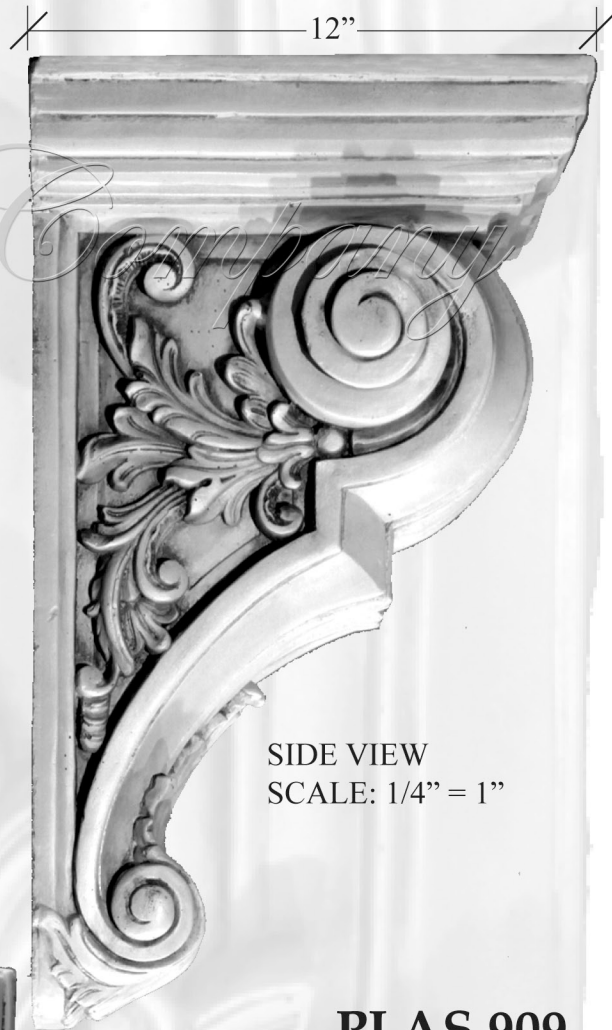

PLAS 909 ~ LARGE CORBEL

FRONT VIEW
SCALE: 1/4" = 1"

SIDE VIEW
SCALE: 1/4" = 1"

ANGLED VIEW NOT TO SCALE

PLAS 909

LARGE CORBEL

13" WIDTH
20-1/2" HEIGHT
12" DEPTH

20 LBS. EACH