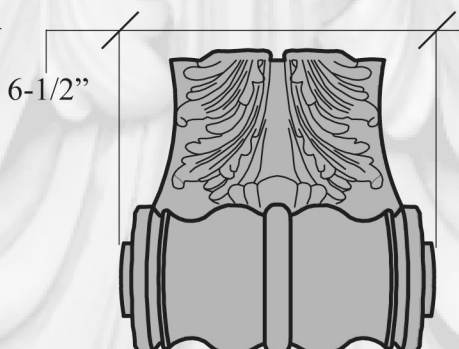

PLAS 931 ~ ACANTHUS CORBEL

ANGLED VIEW
NOT TO SCALE

FRONT VIEW
SCALE: 1/4" = 1"

SIDE VIEW
SCALE: 1/4" = 1"

PLAS 931

TOP VIEW SCALE: 1/4" = 1"

BOTTOM VIEW SCALE: 1/4" = 1"

ACANTHUS CORBEL

7-3/4" WIDTH
20-1/2" HEIGHT
6" DEPTH

14 LBS. EACH