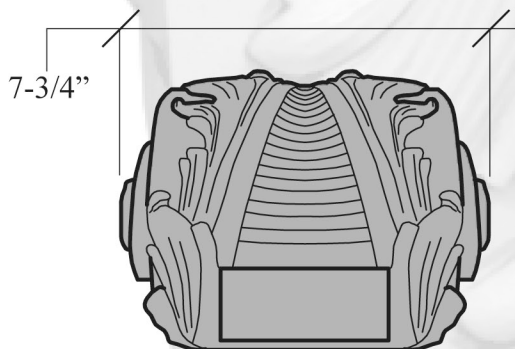

PLAS 931 ~ ACANTHUS CORBEL

ANGLED VIEW
NOT TO SCALE

FRONT VIEW
SCALE: 1/4" = 1"

SIDE VIEW
SCALE: 1/4" = 1"

PLAS 931

TOP VIEW SCALE: 1/4" = 1"

BOTTOM VIEW SCALE: 1/4" = 1"

ACANTHUS CORBEL

7-3/4" WIDTH
20-1/2" HEIGHT
6" DEPTH

14 LBS. EACH