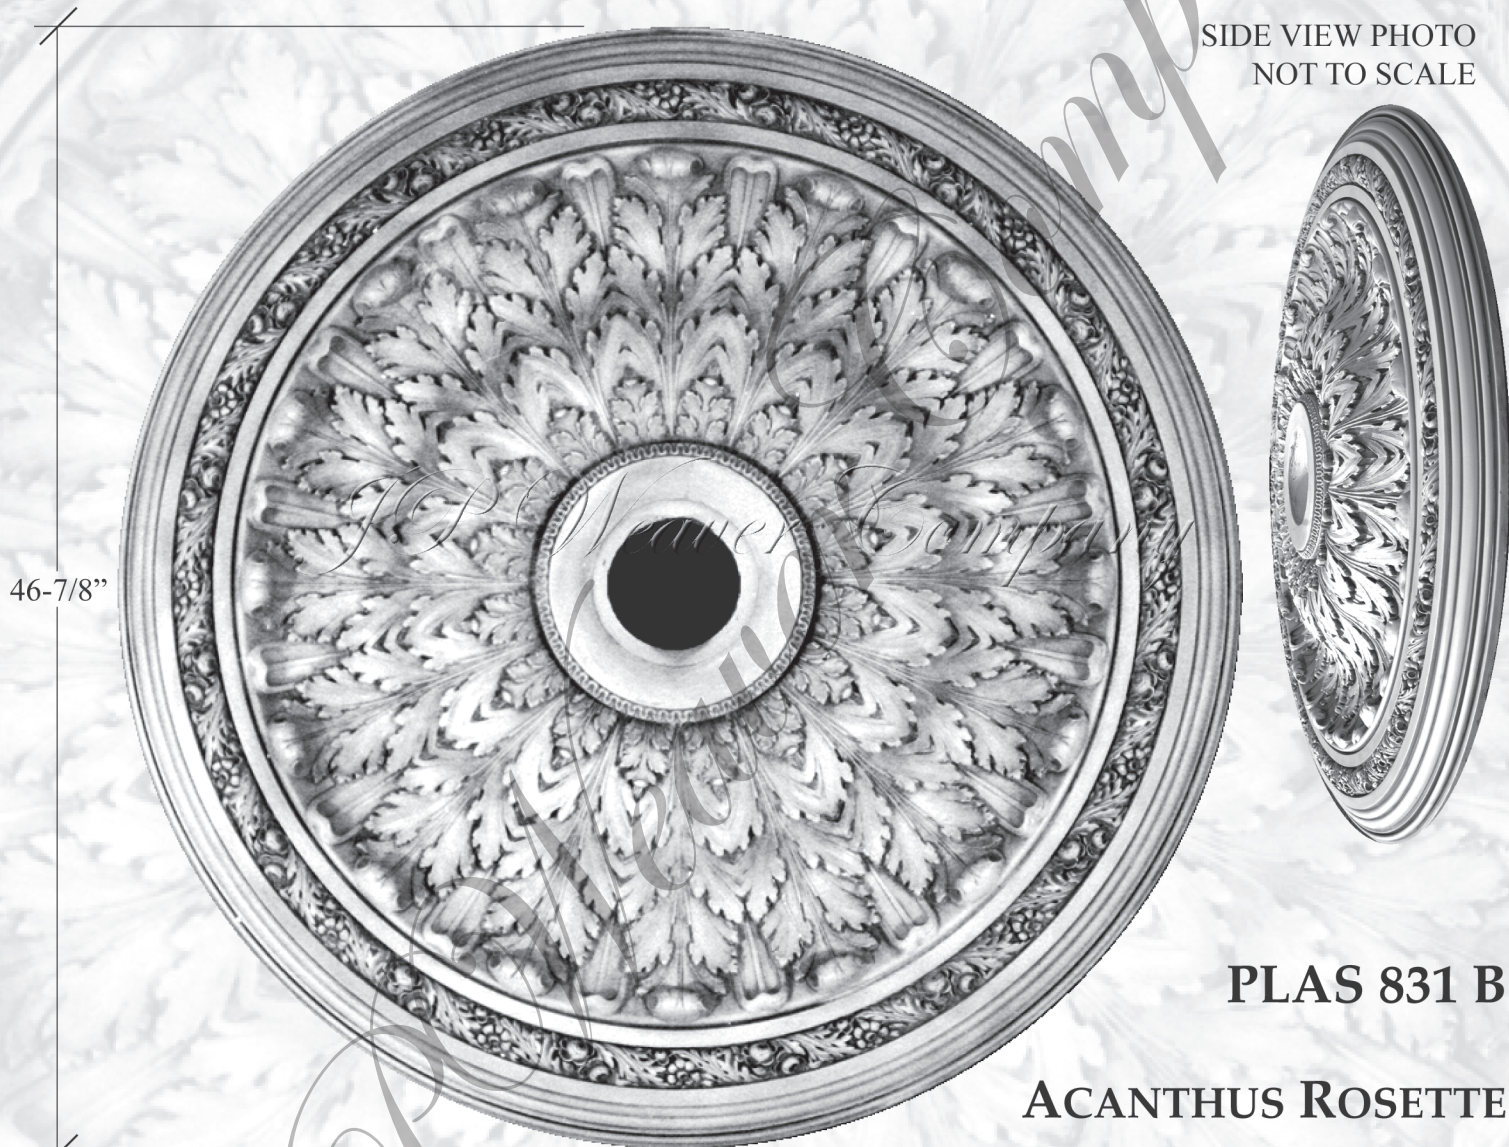

PLAS 831 B ~ ACANTHUS ROSETTE

SIDE VIEW PHOTO
NOT TO SCALE

46-7/8"

PHOTO SCALE: 1/8" = 1"

PLAS 831 B

ACANTHUS ROSETTE

PROFILE SCALE: 1/8" = 1"

46-7/8" DIAMETER
4" DEPTH

6-1/2" DIA. @ HOLE
3-13/16" DEPTH @ HOLE
10-1/8" DIA. FLAT AREA
@ CENTER HOLE
WEIGHT: 76 LBS.