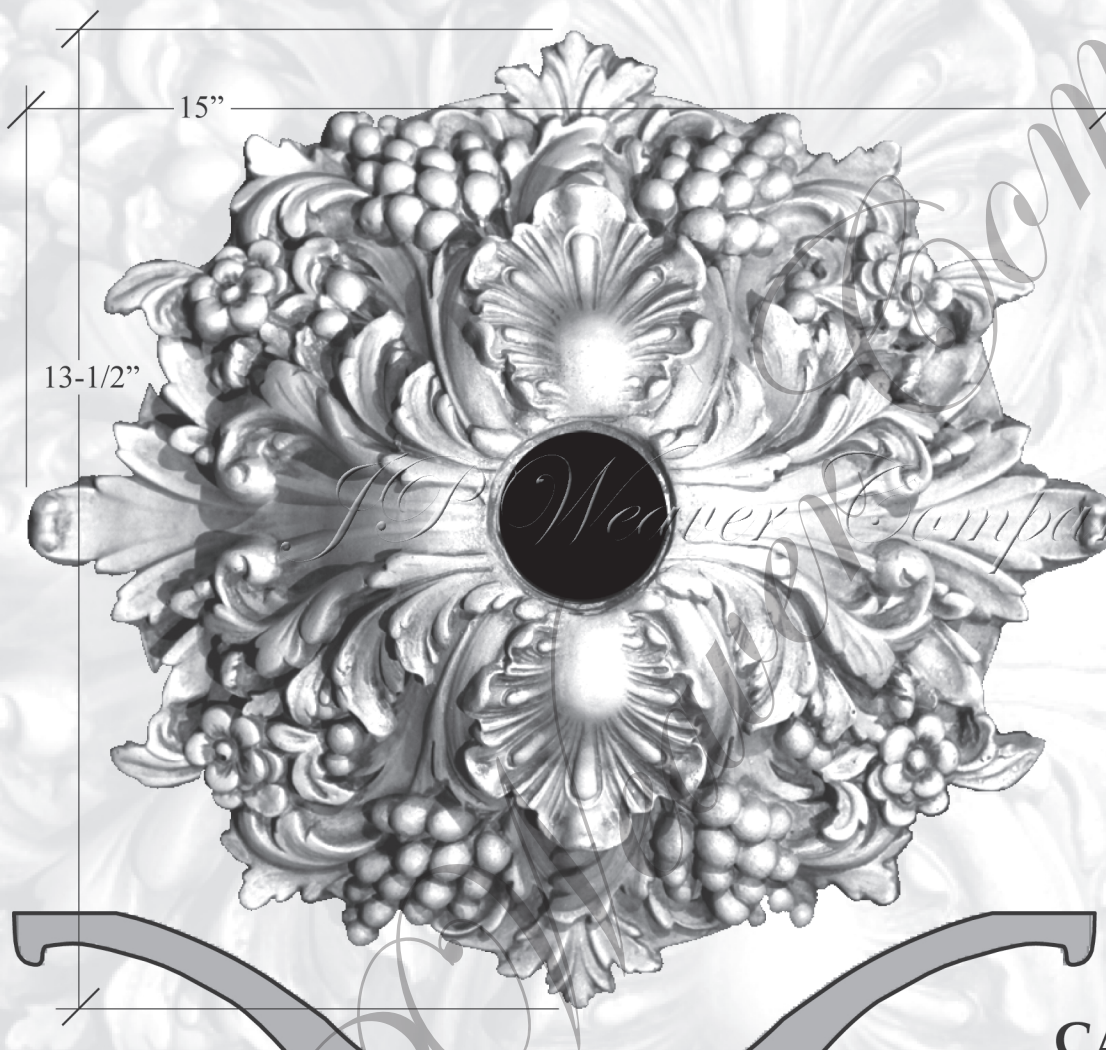

PLAS 876 ~ CANOPY ROSETTE

PLAS 876

CANOPY ROSETTE

PHOTO & PROFILE
SCALE: 3/8" = 1"

SIDE VIEW
NOT TO SCALE

13-1/2" WIDTH
15" LENGTH
3-3/4" DEPTH
1-7/8" DIA. @ HOLE
3-1/4" DEPTH AT HOLE
2-3/8" DIA. FLAT AREA
@ CENTER HOLE
WEIGHT: 6 LBS.