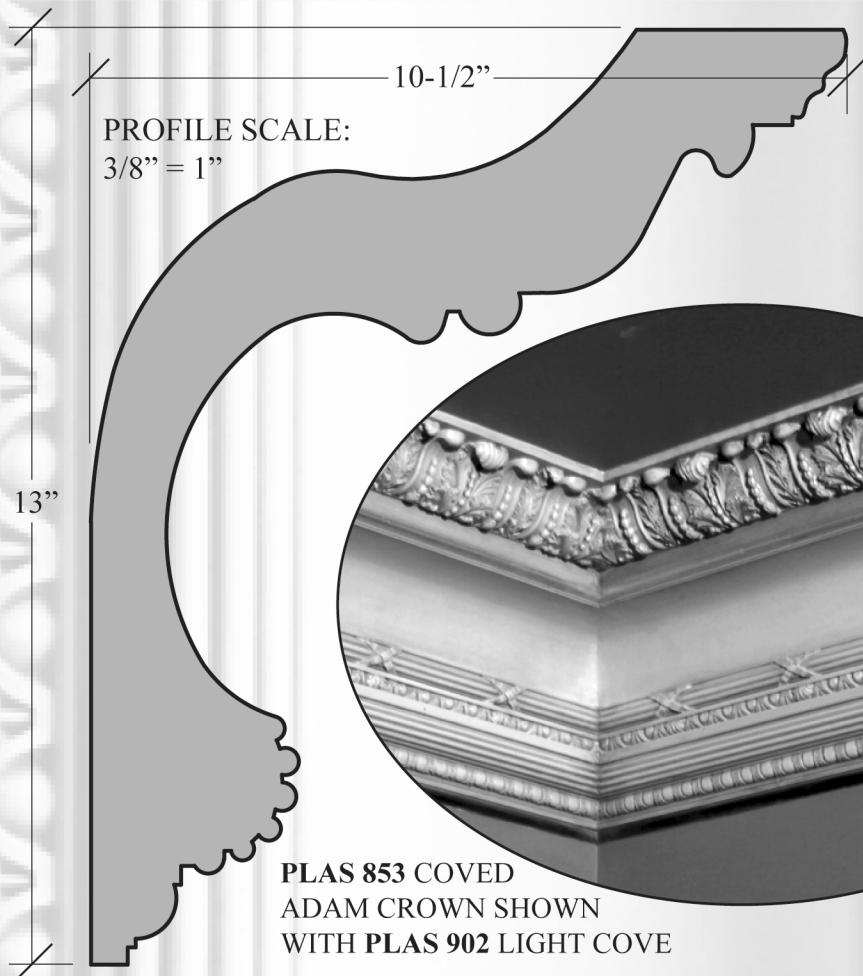

PLAS 853 ~ COVED ADAM CROWN

J.P. Weaver Company

PHOTO NOT TO SCALE

PLAS 853

**COVED ADAM
CROWN**

10-1/2" PROJ.
13" HEIGHT
85-1/2" LENGTH
8-1/2" REPEAT

72 LBS. PER
LENGTH
91-1/2" SHIPPING
LENGTH

**PLAS 853 COVED
ADAM CROWN SHOWN
WITH PLAS 902 LIGHT COVE**