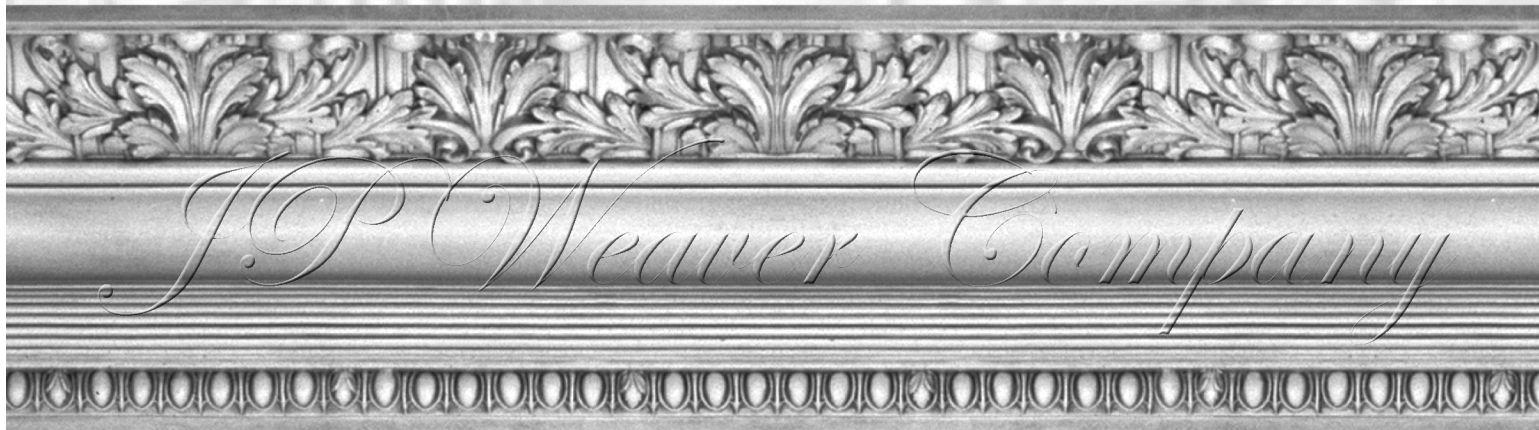

**PLAS 854 ~ BARLOW CROWN**

PHOTO NOT TO SCALE

**PLAS 854**

**BARLOW CROWN**

10" PROJECTION  
12" HEIGHT  
79" LENGTH  
19-3/4" REPEAT

70 LBS. PER  
LENGTH  
83" SHIPPING  
LENGTH

THIS MOULDING CAN  
BE WALL MOUNTED TO  
BECOME A LIGHT COVE.

**PLAS 883 SMALL BARLOW AND PLAS 932  
PETITE BARLOW ARE COMPANION MOULDINGS**