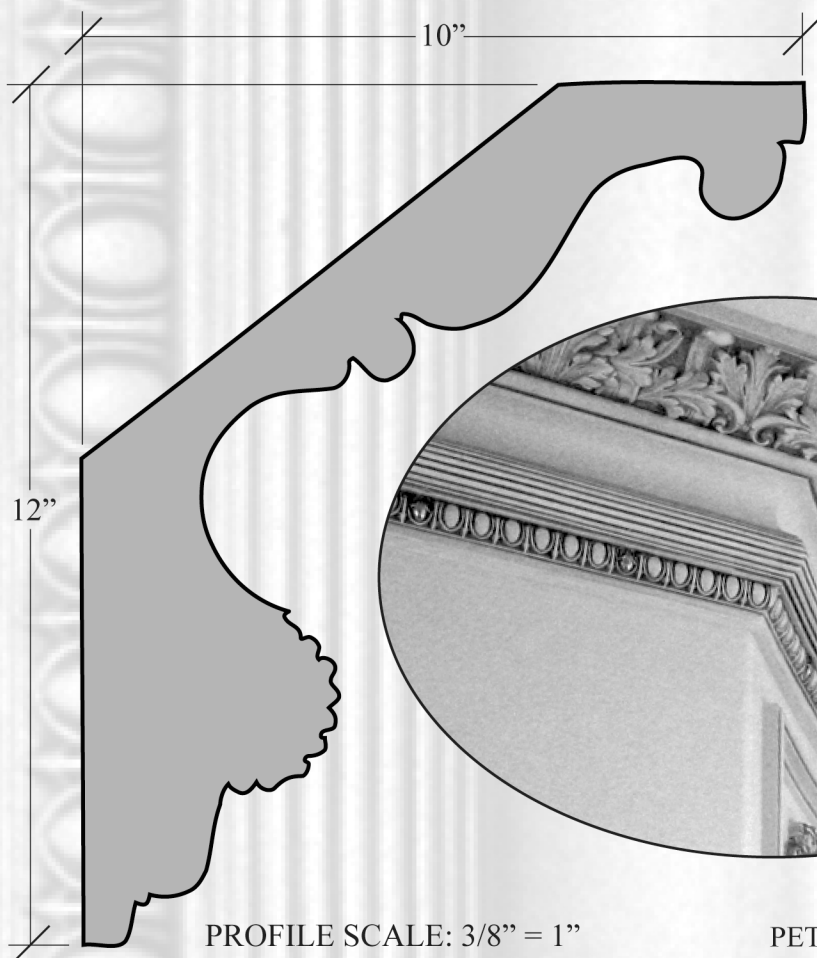

**PLAS 854 ~ BARLOW CROWN**

PHOTO NOT TO SCALE

**PLAS 854**

**BARLOW CROWN**

10" PROJECTION  
12" HEIGHT  
79" LENGTH  
19-3/4" REPEAT

70 LBS. PER  
LENGTH  
83" SHIPPING  
LENGTH

THIS MOULDING CAN  
BE WALL MOUNTED TO  
BECOME A LIGHT COVE.