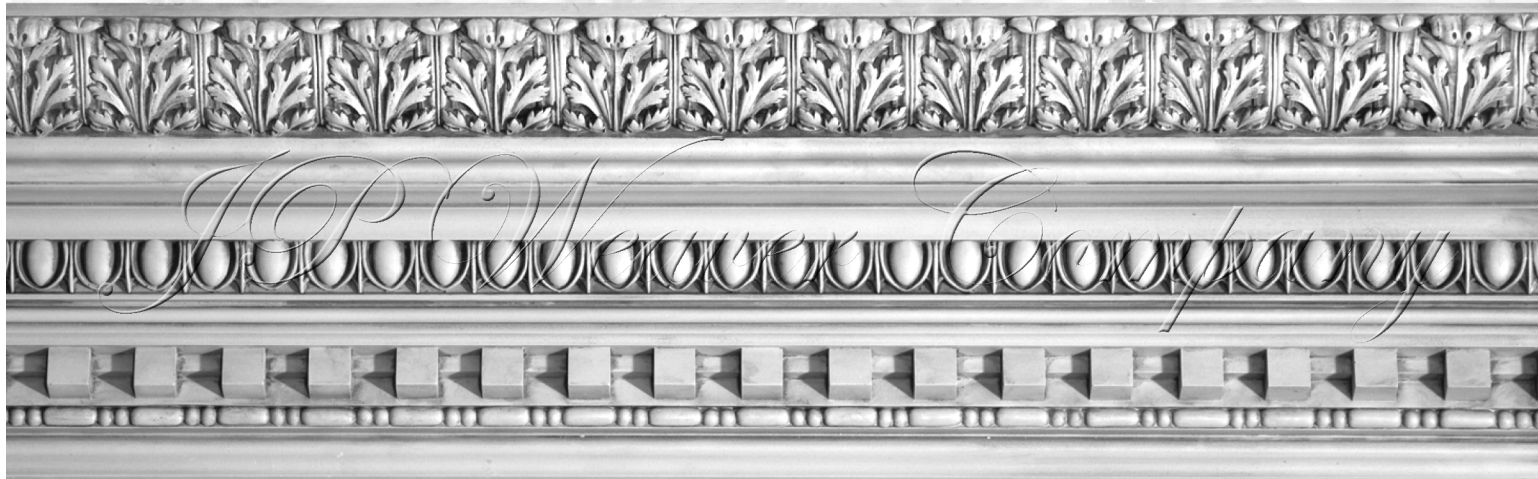

PLAS 855 ~ HALLWAY CROWN

PHOTO NOT TO SCALE

PROFILE SCALE: 3/8" = 1"

PLAS 855

HALLWAY CROWN

11-3/4" PROJECTION

10" HEIGHT

81-1/2" LENGTH