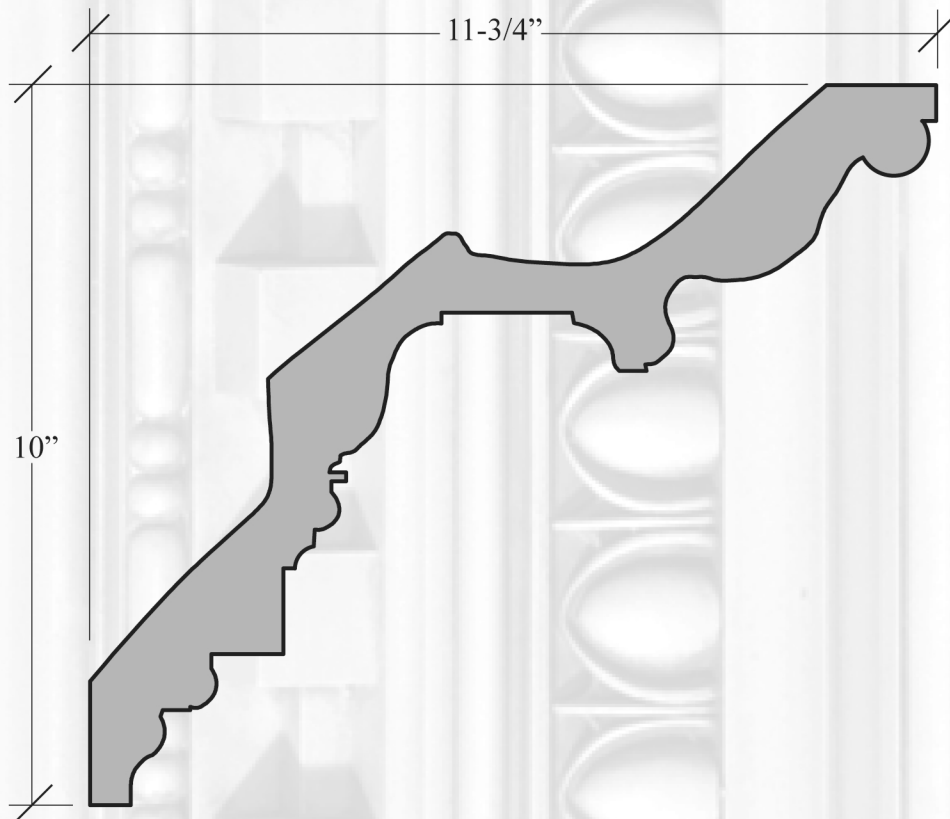

PLAS 855 ~ HALLWAY CROWN

PHOTO NOT TO SCALE

PROFILE SCALE: 3/8" = 1"

PLAS 855

HALLWAY CROWN

11-3/4" PROJECTION

10" HEIGHT

81-1/2" LENGTH

10-3/16" REPEAT

62 LBS. PER LENGTH

85-1/2" SHIPPING LENGTH