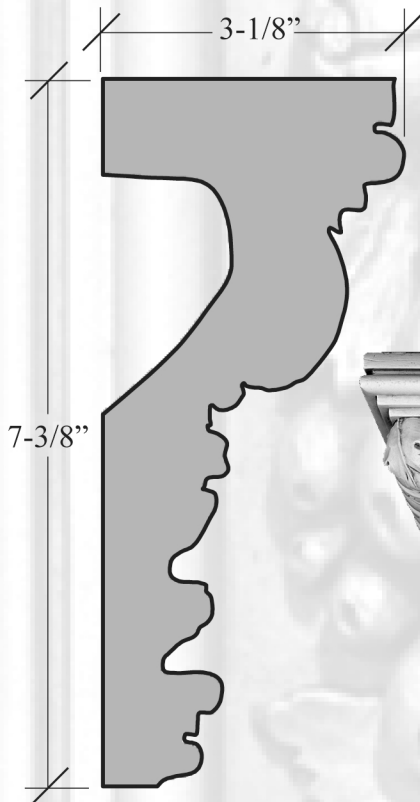

PLAS 857 ~ ITALIAN FRUIT CROWN

PHOTO SCALE: 3/8" = 1"

PROFILE SCALE: 1/2" = 1"

PLAS 857

ITALIAN FRUIT CROWN

3-1/8" PROJECTION
7-3/8" HEIGHT
82" LENGTH
82" REPEAT

35 LBS. PER LENGTH
83-1/2" SHIPPING LENGTH

ALSO AVAILABLE WITHOUT FRUIT DETAIL
(PLAS 890) AND AS A CAPITAL (PLAS 848)