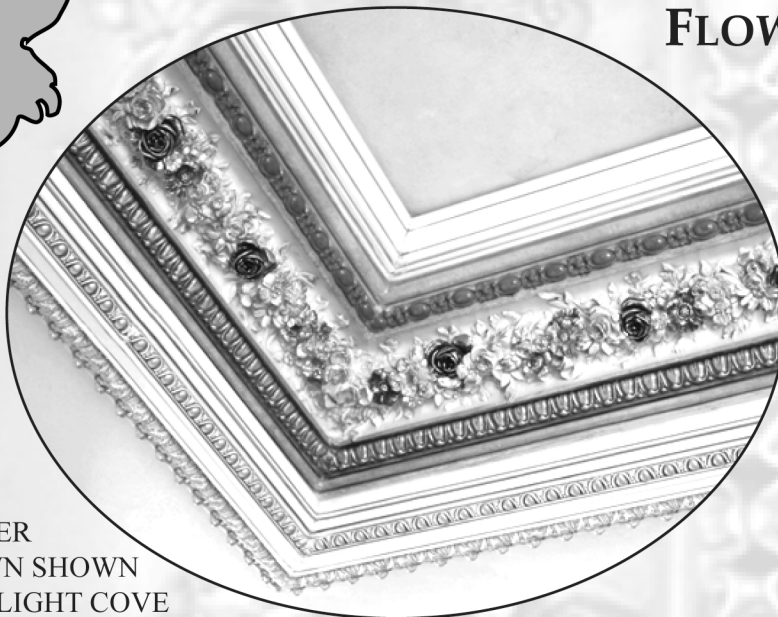

PLAS 859 ~ FLOWER CLUSTER CROWN

PHOTO NOT TO SCALE

PROFILE SCALE:
3/8" = 1"

9-1/2"

PLAS 859 FLOWER CLUSTER CROWN SHOWN WITH PLAS 865 LIGHT COVE

**PLAS 859
FLOWER CLUSTER
CROWN**

9-1/2" PROJ.
9-1/2" HEIGHT
90" LENGTH
90" REPEAT