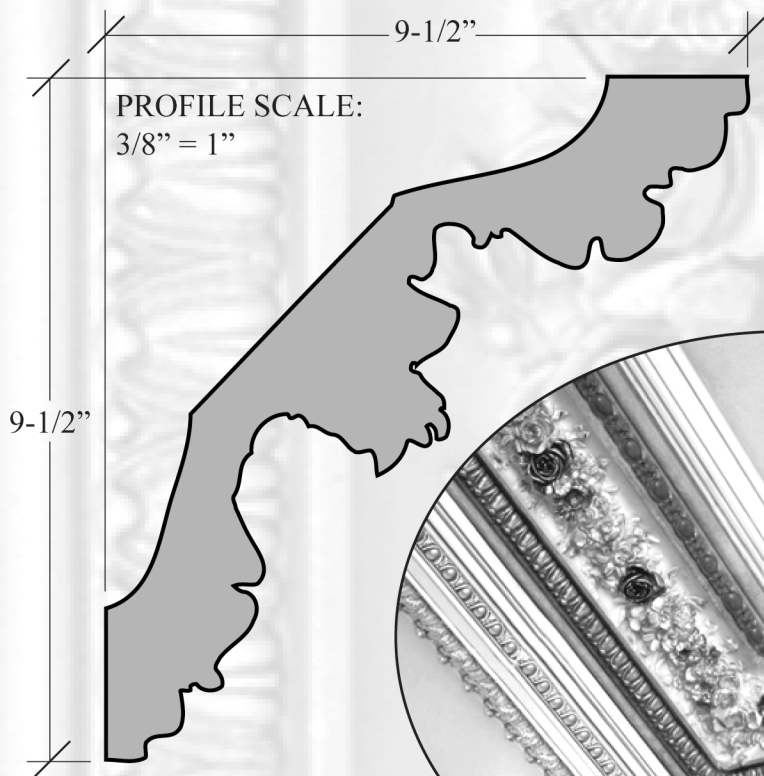

PLAS 859 ~ FLOWER CLUSTER CROWN

PHOTO NOT TO SCALE

PROFILE SCALE:
3/8" = 1"

9-1/2"

PLAS 859 FLOWER CLUSTER CROWN SHOWN WITH PLAS 865 LIGHT COVE

**PLAS 859
FLOWER CLUSTER
CROWN**

9-1/2" PROJ.
9-1/2" HEIGHT
90" LENGTH
90" REPEAT

60 LBS. PER
LENGTH
93" SHIPPING
LENGTH