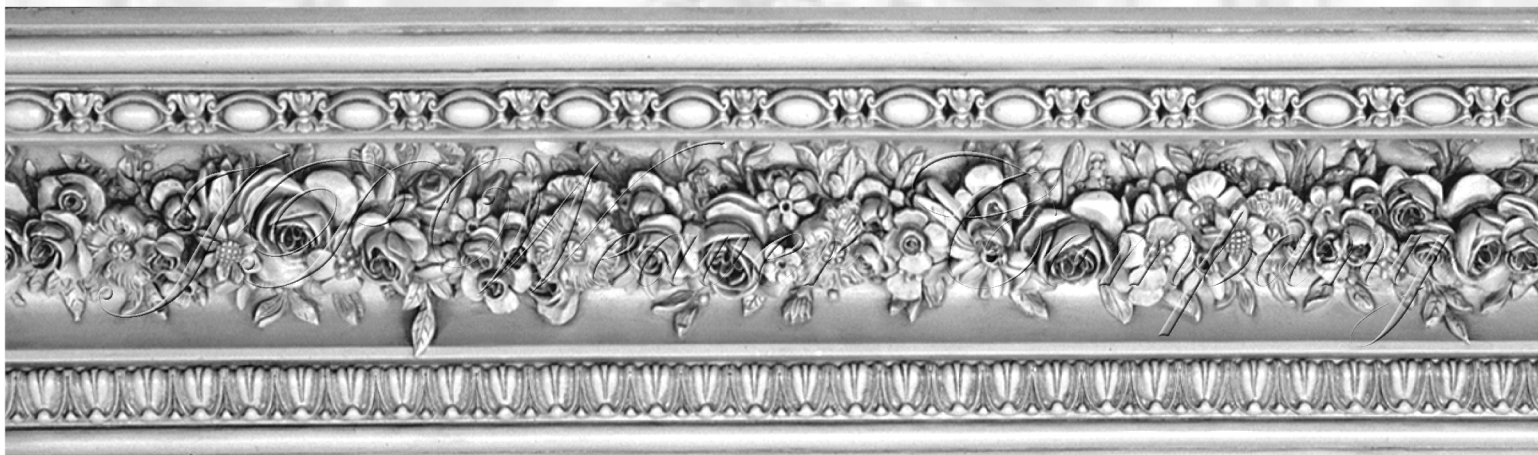

PLAS 859 ~ FLOWER CLUSTER CROWN

PHOTO NOT TO SCALE

PROFILE SCALE:
3/8" = 1"

9-1/2"

PLAS 859 FLOWER CLUSTER CROWN SHOWN WITH PLAS 865 LIGHT COVE

**PLAS 859
FLOWER CLUSTER
CROWN**

9-1/2" PROJ.
9-1/2" HEIGHT
90" LENGTH
90" REPEAT