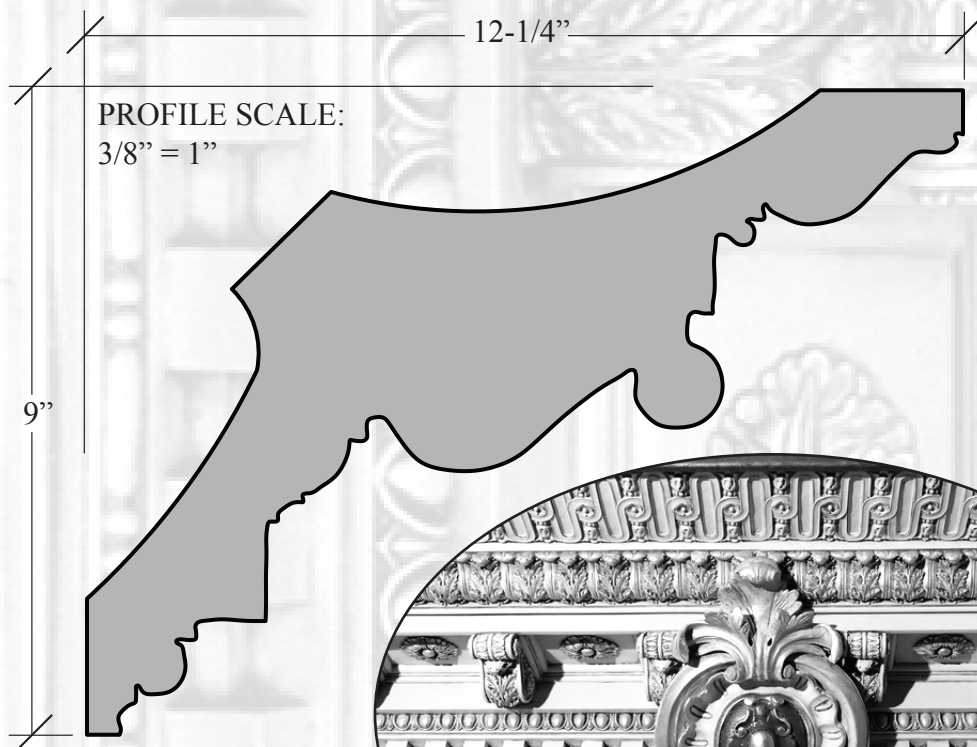

PLAS 860 ~ SMALL CORBEL CROWN

PHOTO NOT TO SCALE

PLAS 860

**SMALL CORBEL
CROWN**

12-1/4" PROJ.
9" HEIGHT
71" LENGTH
8-7/8" REPEAT

72 LBS. PER
LENGTH
84" SHIPPING
LENGTH

**PLAS 860 SMALL CORBEL
CROWN SHOWN WITH RMF
1264 FLUTING ON CEILING
AND RMF 7057 B CARTOUCHE
& RMF 7066 B & C OAK LEAF SPRAYS
AS OVERLAY AT JOINT OF PLAS 860**