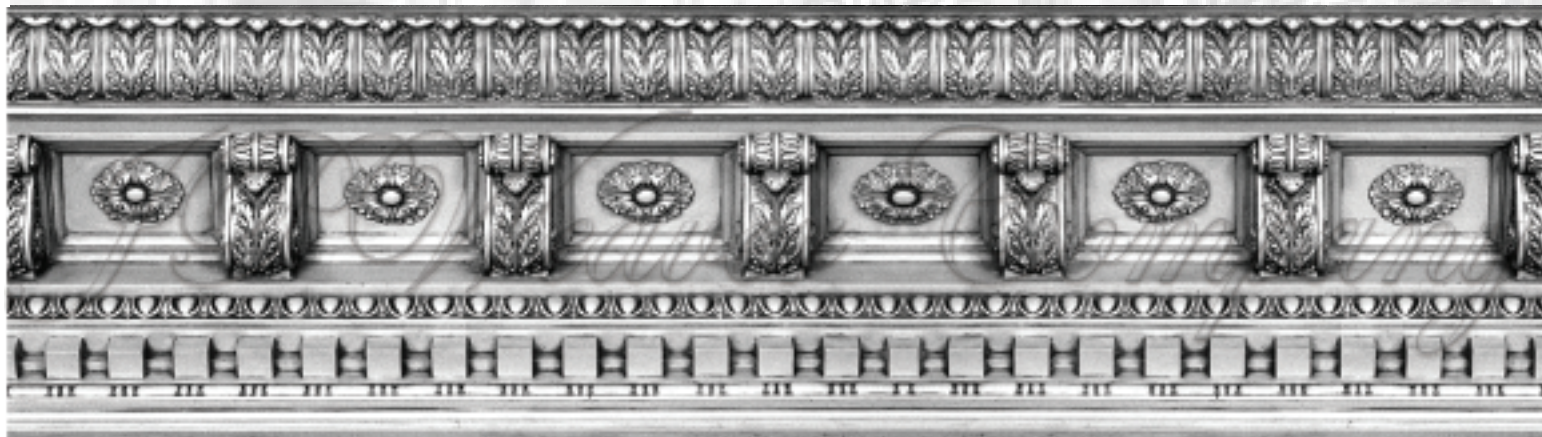

PLAS 860 ~ SMALL CORBEL CROWN

PHOTO NOT TO SCALE

PLAS 860

**SMALL CORBEL
CROWN**

12-1/4" PROJ.
9" HEIGHT
71" LENGTH
8-7/8" REPEAT

72 LBS. PER
LENGTH
84" SHIPPING
LENGTH

**PLAS 860 SMALL CORBEL
CROWN SHOWN WITH RMF
1264 FLUTING ON CEILING
AND RMF 7057 B CARTOUCHE
& RMF 7066 B & C OAK LEAF SPRAYS
AS OVERLAY AT JOINT OF PLAS 860**