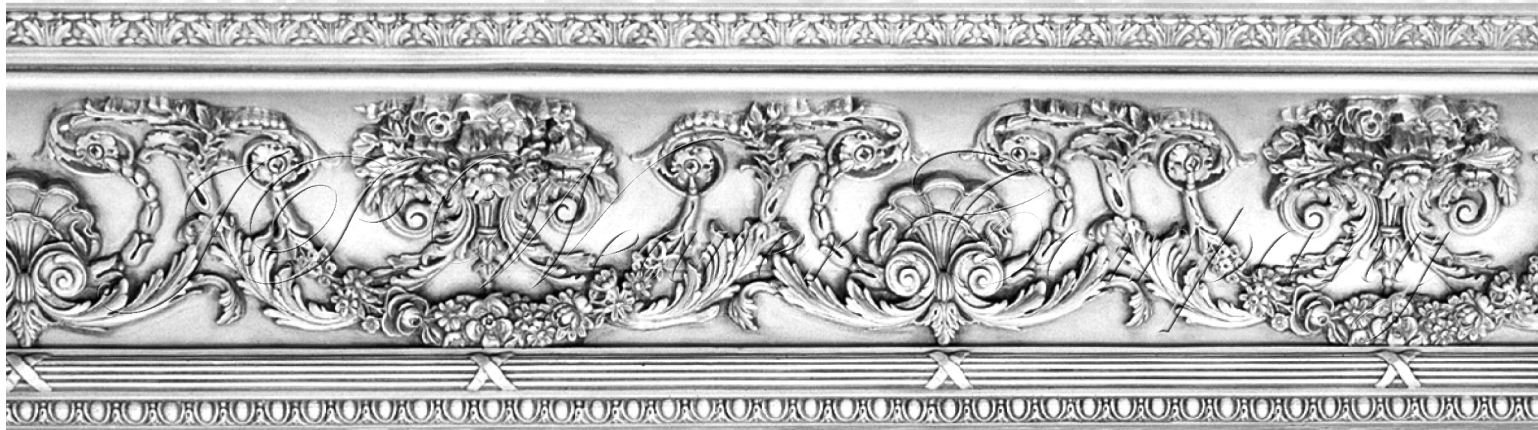

PLAS 862 ~ PETITE FRENCH CROWN

PHOTO NOT TO SCALE

PLAS 862

**PETITE FRENCH
CROWN**

9-1/2" PROJECTION

8-1/2" HEIGHT

79-1/4" LENGTH

26-7/16" REPEAT

46.5 LBS. PER LENGTH

84" SHIPPING LENGTH

PLAS 862 PETITE
FRENCH CROWN SHOWN
WITH PLAS 894 COVED
CORNER & PLAS 1015 LIGHT COVE

RECEIVES **PLAS 894**
COVED CORNER