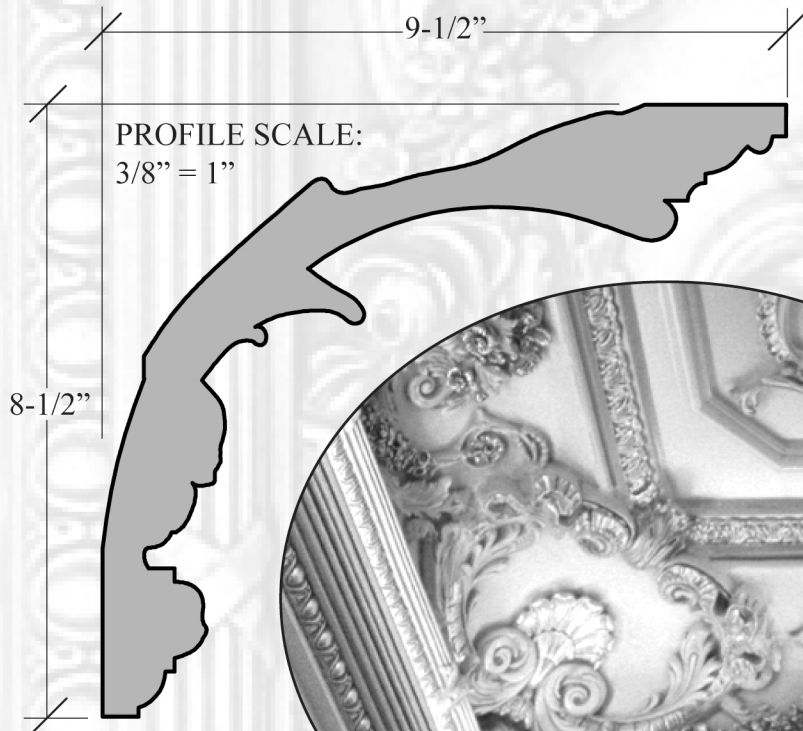

PLAS 862 ~ PETITE FRENCH CROWN

PHOTO NOT TO SCALE

PLAS 862

**PETITE FRENCH
CROWN**

9-1/2" PROJECTION

8-1/2" HEIGHT

79-1/4" LENGTH

26-7/16" REPEAT

46.5 LBS. PER LENGTH

84" SHIPPING LENGTH

PLAS 862 PETITE
FRENCH CROWN SHOWN
WITH PLAS 894 COVED
CORNER & PLAS 1015 LIGHT COVE

RECEIVES **PLAS 894**
COVED CORNER