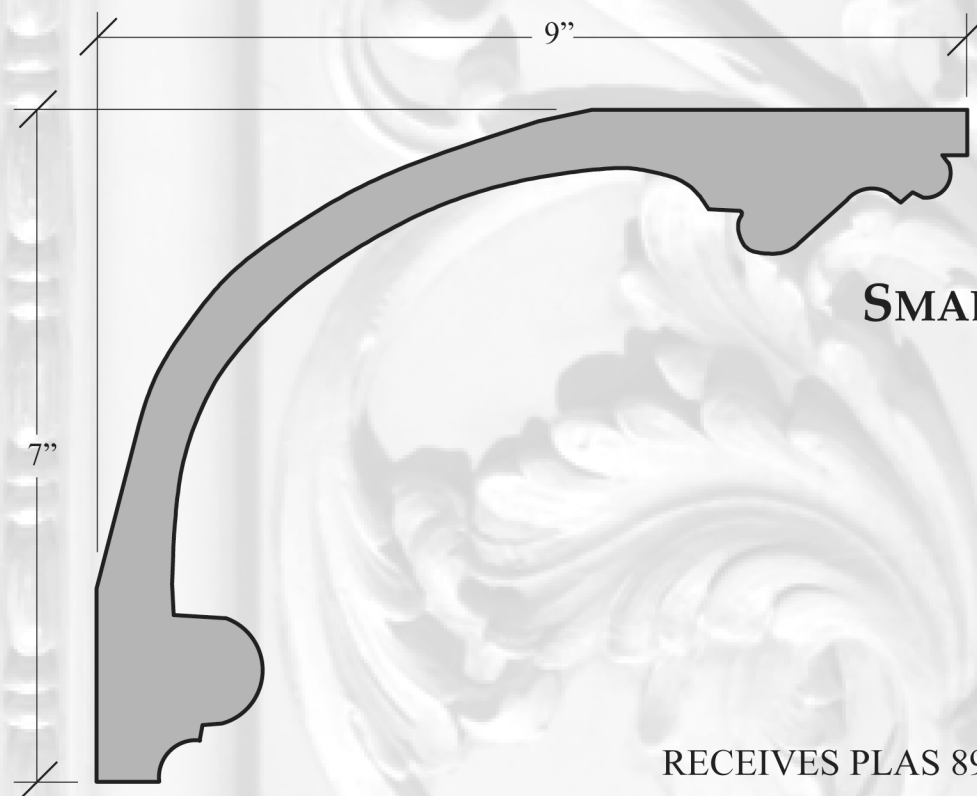

PLAS 896 ~ SMALL RINCEAU CROWN

PHOTO NOT TO SCALE

PROFILE SCALE: 1/2" = 1"

PLAS 896

SMALL RINCEAU CROWN

9" PROJECTION

7" HEIGHT

81-1/4" LENGTH

16-1/4" REPEAT

50 LBS. PER LENGTH

83" SHIPPING LENGTH

RECEIVES PLAS 894 PETITE COVED CORNER