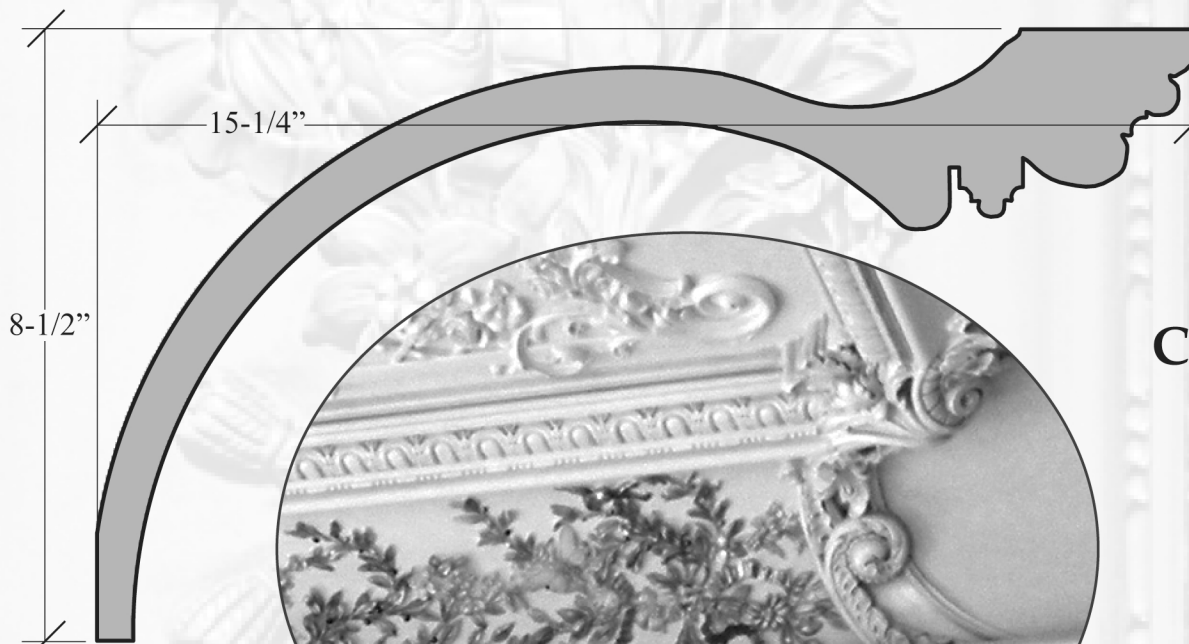

PLAS 899 ~ LARGE CHINOISERIE CROWN

PHOTO NOT
TO SCALE

PLAS 899

**LARGE
CHINOISERIE
CROWN**

15-1/4" PROJ.
8-1/2" HEIGHT
84" LENGTH
84" REPEAT

65 LBS. PER LENGTH
87" SHIPPING LENGTH

PROFILE SCALE:
3/8" = 1"

**PLAS 899 CHINOISERIE
CROWN SHOWN WITH PLAS
861 COVED CORNER & PLAS 871
LIGHT COVE MOULDING.**

RECEIVES **PLAS 861** COVED CORNER
& **PLAS 861 B** COVED CENTER

PLAS 902 IS THE RECOMMENDED WALL MOUNT LIGHT COVE