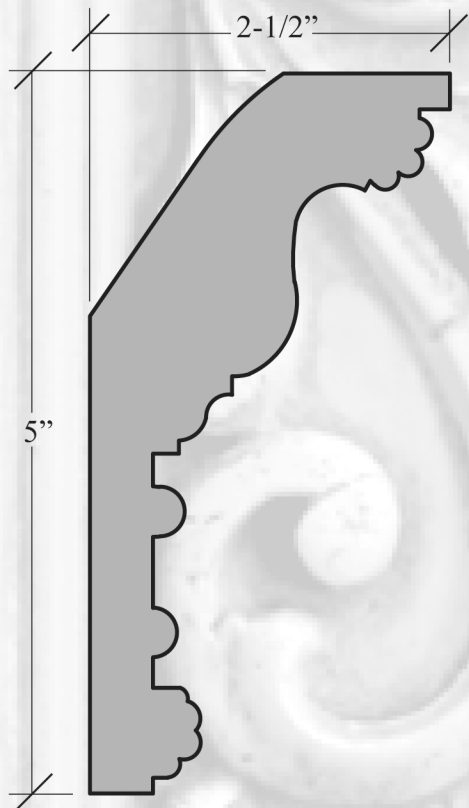

PLAS 905 ~ SCROLL & REED CROWN

PHOTO NOT TO SCALE

PROFILE SCALE: 3/4" = 1"

PLAS 905

SCROLL & REED CROWN

2-1/2" PROJECTION

5" HEIGHT

89" LENGTH

6-3/8" REPEAT

20 LBS. PER LENGTH

90-1/4" SHIPPING LENGTH