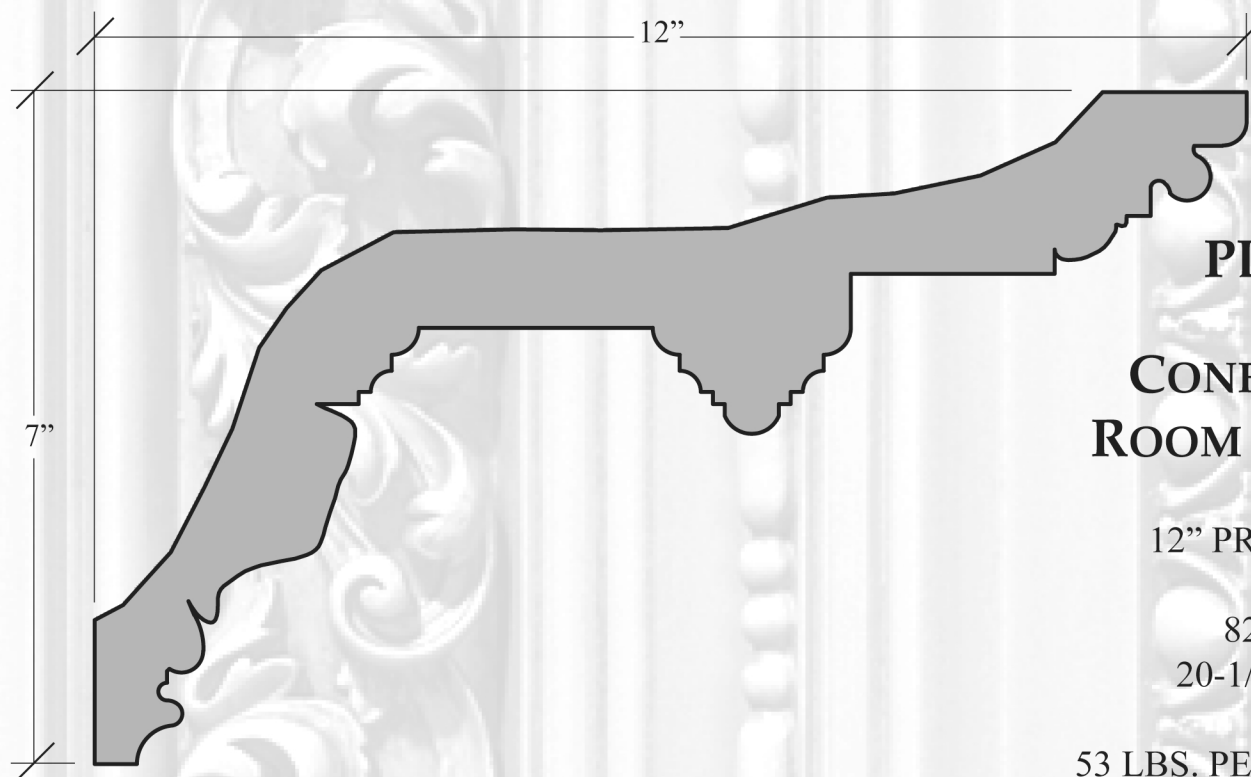

**PLAS 927 ~ CONFERENCE ROOM CROWN**

PHOTO NOT TO SCALE

PROFILE SCALE: 1/2" = 1"

**PLAS 927**  
**CONFERENCE**  
**ROOM CROWN**

12" PROJECTION  
7" HEIGHT  
82" LENGTH  
20-1/2" REPEAT

53 LBS. PER LENGTH  
83-1/2" SHIPPING LENGTH