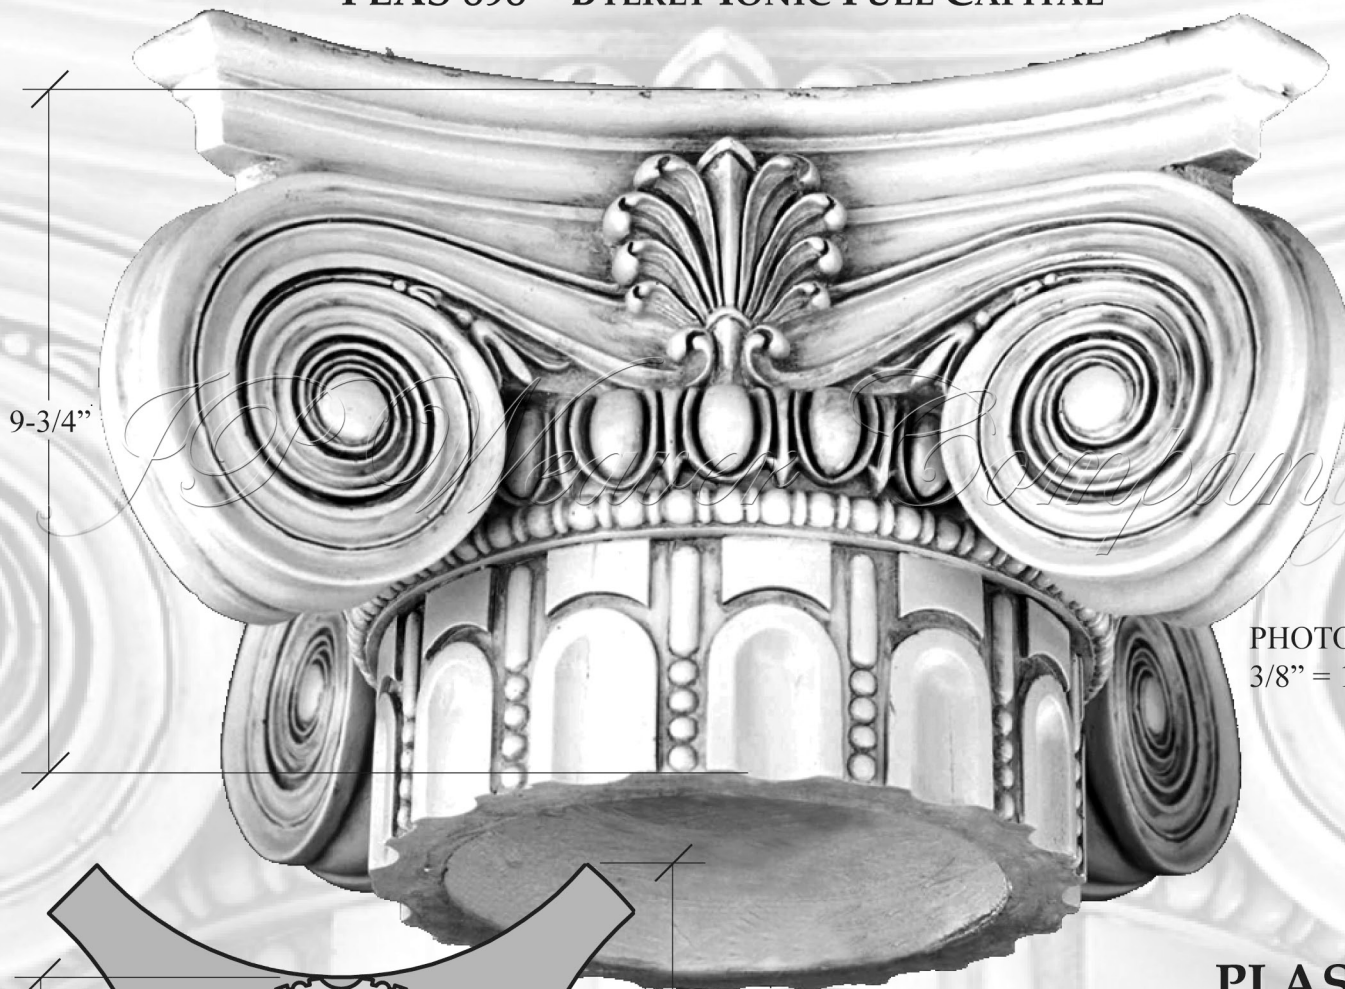

PLAS 898 ~ BYERLY IONIC FULL CAPITAL

PHOTO SCALE:
3/8" = 1"

PROFILE SCALE: 3/16" = 1"

PLAS 898

**BYERLY IONIC
FULL CAPITAL**

PROJECTION @ TOP: 21-1/16"
DIAMETER @ BOTTOM: 10"
HEIGHT: 9-3/4"
SHAFT SIZE: 10" DIAMETER
WEIGHT: 25 LBS.