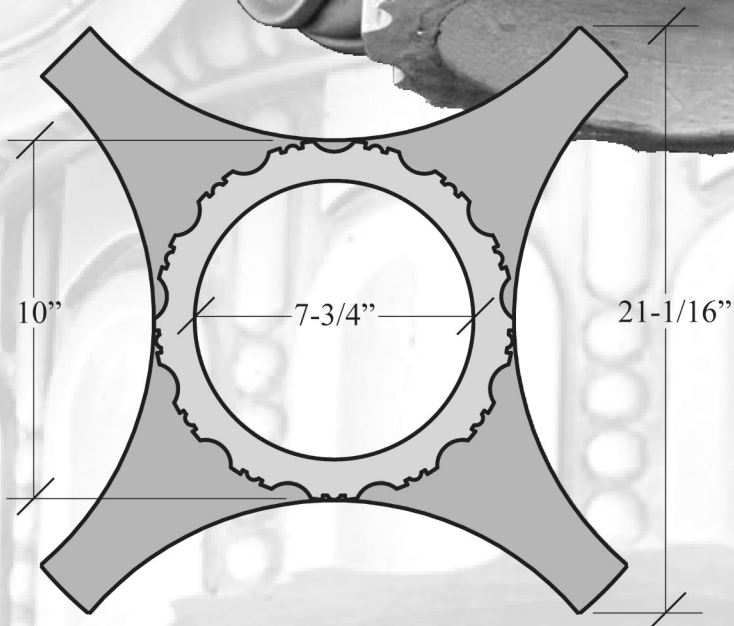

PLAS 898 ~ BYERLY IONIC FULL CAPITAL

PHOTO SCALE:
3/8" = 1"

PROFILE SCALE: 3/16" = 1"

PLAS 898

**BYERLY IONIC
FULL CAPITAL**

PROJECTION @ TOP: 21-1/16"
DIAMETER @ BOTTOM: 10"
HEIGHT: 9-3/4"
SHAFT SIZE: 10" DIAMETER
WEIGHT: 25 LBS.