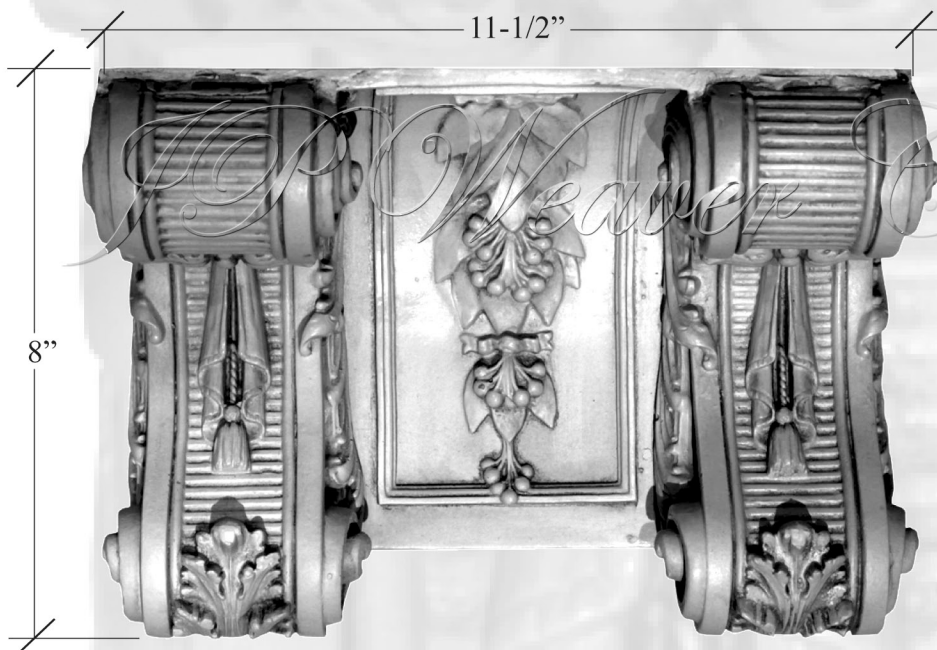

PLAS 913 B ~ FRENCH CORBEL

FRONT VIEW SCALE: 3/8" = 1"

SIDE VIEW SCALE: 3/8" = 1"

ANGLED VIEW NOT TO SCALE

PLAS 913 B

FRENCH CORBEL

11-1/8" WIDTH
8" HEIGHT
4-1/2" DEPTH

6 LBS. EACH

**PLAS 913 B IS THE CORBEL FOR
PLAS 913 FRENCH CORBEL CROWN**